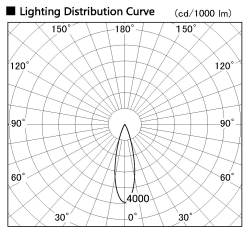

Item no. DD126-3725DW9040-LX

Series Name: Cledy versa L-G Antiglare
(DD126_AG-LX)

Dark Mirror Reflector

■ Direct Horizontal Illuminance DD126-3725DW9040-LX

φ	Illuminance Angle	Beam Angle	Vertical Illuminance (lx)
440	25°	27°	53920
880			13480
1330			5990
1770			3370
			2160
			1500
			1100
			840

Installation	Recessed mount
Type	Cledy versa L-G Antiglare (DD126_AG-LX)
Fixture wattage	35.5W
Beam angle	27deg
Color Temp.	4000K
CRI	Ra>90
Luminous	3404 lm
Body	Die-cast aluminum alloy
Body finish	N/A
Trim finish	White
Reflector finish	Dark Mirror
IP Rate	IP20
Light source	COB module
Input Voltage	AC220~240V
Dimming Type	Non-Dimmable
Certificate	CE,CCC
Cut Hole	150mm