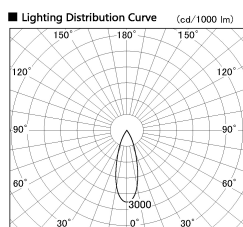

Item no. DD126-3735DW9040-LX

Series Name: Cledy versa L-G Antiglare  
(DD126\_AG-LX)

Dark Mirror Reflector

■ Direct Horizontal Illuminance DD126-3735DW9040-LX

φ	Illuminance Angle	Beam Angle	Vertical Illuminance (lx)
530	30°	32°	36620
1070			9150
1600			4070
2140			2290
			1460
			1020
			750
			570

Installation	Recessed mount
Type	Cledy versa L-G Antiglare (DD126_AG-LX)
Fixture wattage	35.5W
Beam angle	32deg
Color Temp.	4000K
CRI	Ra>90
Luminous	3358 lm
Body	Die-cast aluminum alloy
Body finish	N/A
Trim finish	White
Reflector finish	Dark Mirror
IP Rate	IP20
Light source	COB module
Input Voltage	AC220~240V
Dimming Type	Non-Dimmable
Certificate	CE,CCC
Cut Hole	150mm