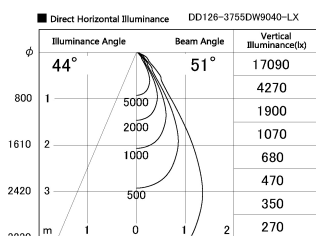

Item no. DD126-3755DW9040-LX

Series Name: Cledy versa L-G Antiglare
(DD126_AG-LX)

Dark Mirror Reflector

Installation	Recessed mount
Type	Cledy versa L-G Antiglare (DD126_AG-LX)
Fixture wattage	35.5W
Beam angle	51deg
Color Temp.	4000K
CRI	Ra>90
Luminous	2910 lm
Body	Die-cast aluminum alloy
Body finish	N/A
Trim finish	White
Reflector finish	Dark Mirror
IP Rate	IP20
Light source	COB module
Input Voltage	AC220~240V
Dimming Type	Non-Dimmable
Certificate	CE,CCC
Cut Hole	150mm