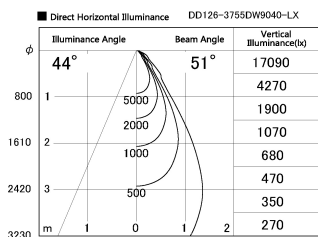

Item no. DD126-3755DW9040-LX

Series Name: Cledy versa L-G Antiglare
(DD126_AG-LX)

Dark Mirror Reflector

Installation	Recessed mount
Type	Cledy versa L-G Antiglare (DD126_AG-LX)
Fixture wattage	35.5W
Beam angle	51deg
Color Temp.	4000K
CRI	Ra>90
Luminous	2910 lm
Body	Die-castaluminumalloy
Body finish	N/A
Trim finish	White
Reflector finish	Dark Mirror
IP Rate	IP20
Light source	COB module
Input Voltage	AC220~240V
Dimming Type	Non-Dimmable
Certificate	CE,CCC
Cut Hole	150mm