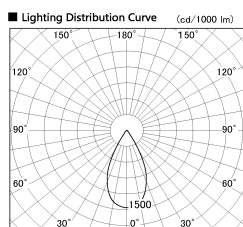

Item no. DD126-3755DW9040-LX

Series Name: Cledy versa L-G Antiglare
(DD126_AG-LX)

Dark Mirror Reflector

Installation	Recessed mount
Type	Cledy versa L-G Antiglare (DD126_AG-LX)
Fixture wattage	35.5W
Beam angle	51deg
Color Temp.	4000K
CRI	Ra>90
Luminous	2910 lm
Body	Die-cast aluminum alloy
Body finish	N/A
Trim finish	White
Reflector finish	Dark Mirror
IP Rate	IP20
Light source	COB module
Input Voltage	AC220~240V
Dimming Type	Non-Dimmable
Certificate	CE,CCC
Cut Hole	150mm