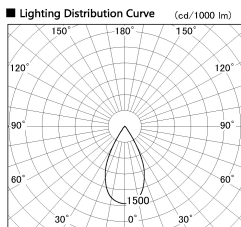

Item no. DD126-3755DW9040-LX

Series Name: Cledy versa L-G Antiglare  
(DD126\_AG-LX)

Dark Mirror Reflector

Installation	Recessed mount
Type	Cledy versa L-G Antiglare (DD126_AG-LX)
Fixture wattage	35.5W
Beam angle	51deg
Color Temp.	4000K
CRI	Ra>90
Luminous	2910 lm
Body	Die-cast aluminum alloy
Body finish	N/A
Trim finish	White
Reflector finish	Dark Mirror
IP Rate	IP20
Light source	COB module
Input Voltage	AC220~240V
Dimming Type	Non-Dimmable
Certificate	CE,CCC
Cut Hole	150mm