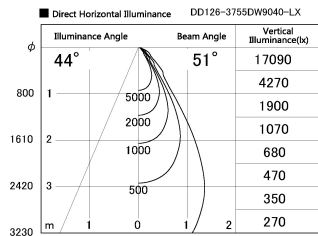

Item no. DD126-3755DW9040-LX

Series Name: Cledy versa L-G Antiglare  
(DD126\_AG-LX)

Dark Mirror Reflector

Installation	Recessed mount
Type	Cledy versa L-G Antiglare (DD126_AG-LX)
Fixture wattage	35.5W
Beam angle	51deg
Color Temp.	4000K
CRI	Ra>90
Luminous	2910 lm
Body	Die-cast aluminum alloy
Body finish	N/A
Trim finish	White
Reflector finish	Dark Mirror
IP Rate	IP20
Light source	COB module
Input Voltage	AC220~240V
Dimming Type	Non-Dimmable
Certificate	CE,CCC
Cut Hole	150mm