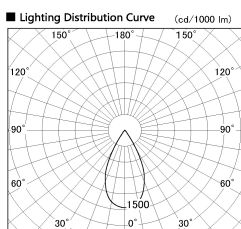

Item no. DD126-3755DW9040-LX

Series Name: Cledy versa L-G Antiglare
(DD126_AG-LX)

Dark Mirror Reflector

Installation	Recessed mount
Type	Cledy versa L-G Antiglare (DD126_AG-LX)
Fixture wattage	35.5W
Beam angle	51deg
Color Temp.	4000K
CRI	Ra>90
Luminous	2910 lm
Body	Die-castaluminumalloy
Body finish	N/A
Trim finish	White
Reflector finish	Dark Mirror
IP Rate	IP20
Light source	COB module
Input Voltage	AC220~240V
Dimming Type	Non-Dimmable
Certificate	CE,CCC
Cut Hole	150mm