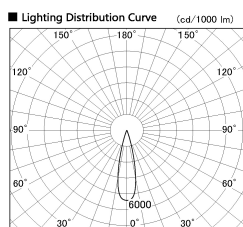

Item no. DD126-2525DW9040-LX

Series Name: Cledy versa L-G Antiglare
(DD126_AG-LX)

Dark Mirror Reflector

■ Direct Horizontal Illuminance DD126-2525DW9040-LX

φ	Illuminance Angle		Beam Angle	Vertical Illuminance (lx)
	24°	25°		
420	20000	10000	25°	42940
850	5000	2000		10740
1270	1000			4770
1700				2680
				1720
				1190
				880
				670

Installation	Recessed mount
Type	Cledy versa L-G Antiglare (DD126_AG-LX)
Fixture wattage	24W
Beam angle	25deg
Color Temp.	4000K
CRI	Ra>90
Luminous	2018 lm
Body	Die-cast aluminum alloy
Body finish	N/A
Trim finish	White
Reflector finish	Dark Mirror
IP Rate	IP20
Light source	COB module
Input Voltage	AC220~240V
Dimming Type	Non-Dimmable
Certificate	CE,CCC
Cut Hole	125mm