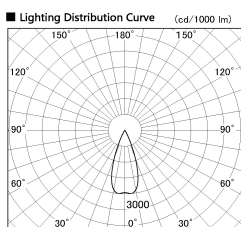

Item no. DD126-2535DW9040-LX

Series Name: Cledy versa L-G Antiglare  
(DD126\_AG-LX)

Dark Mirror Reflector

Installation	Recessed mount
Type	Cledy versa L-G Antiglare (DD126_AG-LX)
Fixture wattage	24W
Beam angle	38deg
Color Temp.	4000K
CRI	Ra>90
Luminous	2063 lm
Body	Die-castaluminumalloy
Body finish	N/A
Trim finish	White
Reflector finish	Dark Mirror
IP Rate	IP20
Light source	COB module
Input Voltage	AC220~240V
Dimming Type	Non-Dimmable
Certificate	CE,CCC
Cut Hole	125mm