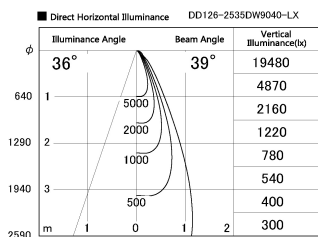

Item no. DD126-2535DW9040-LX

Series Name: Cledy versa L-G Antiglare
(DD126_AG-LX)

Dark Mirror Reflector

Installation	Recessed mount
Type	Cledy versa L-G Antiglare (DD126_AG-LX)
Fixture wattage	24W
Beam angle	38deg
Color Temp.	4000K
CRI	Ra>90
Luminous	2063 lm
Body	Die-cast aluminum alloy
Body finish	N/A
Trim finish	White
Reflector finish	Dark Mirror
IP Rate	IP20
Light source	COB module
Input Voltage	AC220~240V
Dimming Type	Non-Dimmable
Certificate	CE,CCC
Cut Hole	125mm