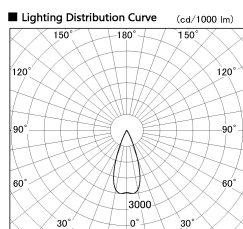

Item no. DD126-2535DW9040-LX

Series Name: Cledy versa L-G Antiglare
(DD126_AG-LX)

Dark Mirror Reflector

Installation	Recessed mount
Type	Cledy versa L-G Antiglare (DD126_AG-LX)
Fixture wattage	24W
Beam angle	38deg
Color Temp.	4000K
CRI	Ra>90
Luminous	2063 lm
Body	Die-cast aluminum alloy
Body finish	N/A
Trim finish	White
Reflector finish	Dark Mirror
IP Rate	IP20
Light source	COB module
Input Voltage	AC220~240V
Dimming Type	Non-Dimmable
Certificate	CE,CCC
Cut Hole	125mm