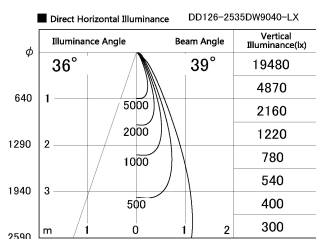

Item no. DD126-2535DW9040-LX

Series Name: Cledy versa L-G Antiglare  
(DD126\_AG-LX)

Dark Mirror Reflector

Installation	Recessed mount
Type	Cledy versa L-G Antiglare (DD126_AG-LX)
Fixture wattage	24W
Beam angle	38deg
Color Temp.	4000K
CRI	Ra>90
Luminous	2063 lm
Body	Die-castaluminumalloy
Body finish	N/A
Trim finish	White
Reflector finish	Dark Mirror
IP Rate	IP20
Light source	COB module
Input Voltage	AC220~240V
Dimming Type	Non-Dimmable
Certificate	CE,CCC
Cut Hole	125mm