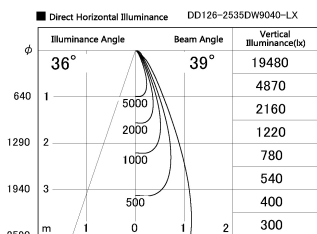

Item no. DD126-2535DW9040-LX

Series Name: Cledy versa L-G Antiglare  
(DD126\_AG-LX)

Dark Mirror Reflector

Installation	Recessed mount
Type	Cledy versa L-G Antiglare (DD126_AG-LX)
Fixture wattage	24W
Beam angle	38deg
Color Temp.	4000K
CRI	Ra>90
Luminous	2063 lm
Body	Die-castaluminumalloy
Body finish	N/A
Trim finish	White
Reflector finish	Dark Mirror
IP Rate	IP20
Light source	COB module
Input Voltage	AC220~240V
Dimming Type	Non-Dimmable
Certificate	CE,CCC
Cut Hole	125mm