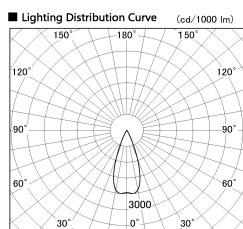

Item no. DD126-2535DW9040-LX

Series Name: Cledy versa L-G Antiglare  
(DD126\_AG-LX)

Dark Mirror Reflector

Installation	Recessed mount
Type	Cledy versa L-G Antiglare (DD126_AG-LX)
Fixture wattage	24W
Beam angle	38deg
Color Temp.	4000K
CRI	Ra>90
Luminous	2063 lm
Body	Die-castaluminumalloy
Body finish	N/A
Trim finish	White
Reflector finish	Dark Mirror
IP Rate	IP20
Light source	COB module
Input Voltage	AC220~240V
Dimming Type	Non-Dimmable
Certificate	CE,CCC
Cut Hole	125mm