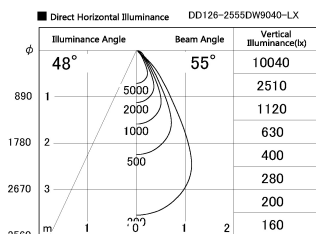

Item no. DD126-2555DW9040-LX

Series Name: Cledy versa L-G Antiglare
(DD126_AG-LX)

Dark Mirror Reflector

Installation	Recessed mount
Type	Cledy versa L-G Antiglare (DD126_AG-LX)
Fixture wattage	24W
Beam angle	55deg
Color Temp.	4000K
CRI	Ra>90
Luminous	1892 lm
Body	Die-castaluminumalloy
Body finish	N/A
Trim finish	White
Reflector finish	Dark Mirror
IP Rate	IP20
Light source	COB module
Input Voltage	AC220~240V
Dimming Type	Non-Dimmable
Certificate	CE,CCC
Cut Hole	125mm