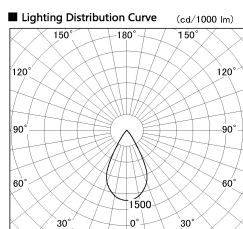

Item no. DD126-2555DW9040-LX

Series Name: Cledy versa L-G Antiglare
(DD126_AG-LX)

Dark Mirror Reflector

Installation	Recessed mount
Type	Cledy versa L-G Antiglare (DD126_AG-LX)
Fixture wattage	24W
Beam angle	55deg
Color Temp.	4000K
CRI	Ra>90
Luminous	1892 lm
Body	Die-castaluminumalloy
Body finish	N/A
Trim finish	White
Reflector finish	Dark Mirror
IP Rate	IP20
Light source	COB module
Input Voltage	AC220~240V
Dimming Type	Non-Dimmable
Certificate	CE,CCC
Cut Hole	125mm