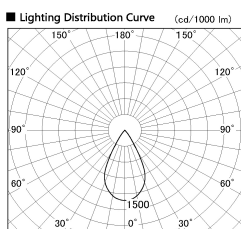

Item no. DD126-2555DW9040-LX

Series Name: Cledy versa L-G Antiglare  
(DD126\_AG-LX)

Dark Mirror Reflector

Installation	Recessed mount
Type	Cledy versa L-G Antiglare (DD126_AG-LX)
Fixture wattage	24W
Beam angle	55deg
Color Temp.	4000K
CRI	Ra>90
Luminous	1892 lm
Body	Die-cast aluminum alloy
Body finish	N/A
Trim finish	White
Reflector finish	Dark Mirror
IP Rate	IP20
Light source	COB module
Input Voltage	AC220~240V
Dimming Type	Non-Dimmable
Certificate	CE,CCC
Cut Hole	125mm