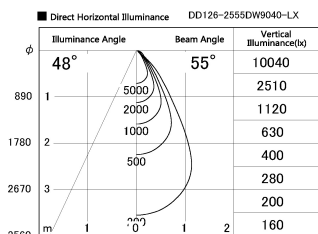

Item no. DD126-2555DW9040-LX

Series Name: Cledy versa L-G Antiglare  
(DD126\_AG-LX)

Dark Mirror Reflector

Installation	Recessed mount
Type	Cledy versa L-G Antiglare (DD126_AG-LX)
Fixture wattage	24W
Beam angle	55deg
Color Temp.	4000K
CRI	Ra>90
Luminous	1892 lm
Body	Die-cast aluminum alloy
Body finish	N/A
Trim finish	White
Reflector finish	Dark Mirror
IP Rate	IP20
Light source	COB module
Input Voltage	AC220~240V
Dimming Type	Non-Dimmable
Certificate	CE,CCC
Cut Hole	125mm