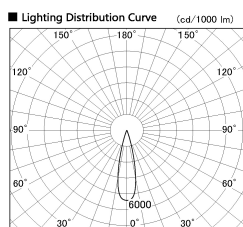

Item no. DD126-2025DW9040-LX

Series Name: Cledy versa L-G Antiglare  
(DD126\_AG-LX)

Dark Mirror Reflector

|                  |  |
|------------------|--|
| Installation     | Recessed mount                             |
| Type             | Cledy versa L-G Antiglare<br>(DD126_AG-LX) |
| Fixture wattage  | 18.6W                                      |
| Beam angle       | 25deg                                      |
| Color Temp.      | 4000K                                      |
| CRI              | Ra>90                                      |
| Luminous         | 1567 lm                                    |
| Body             | Die-cast aluminum alloy                    |
| Body finish      | N/A  |
| Trim finish      | White                                      |
| Reflector finish | Dark Mirror                                |
| IP Rate          | IP20                                       |
| Light source     | COB module                                 |
| Input Voltage    | AC220~240V                                 |
| Dimming Type     | Non-Dimmable                               |
| Certificate      | CE,CCC                                     |
| Cut Hole         | 125mm                                      |