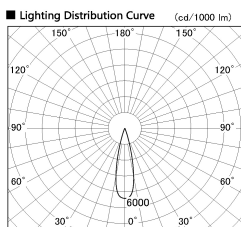

Item no. DD126-2025DW9040-LX

Series Name: Cledy versa L-G Antiglare
(DD126_AG-LX)

Dark Mirror Reflector

■ Direct Horizontal Illuminance DD126-2025DW9040-LX

φ	Illuminance Angle	Beam Angle	Vertical Illuminance (lx)
420	24°	25°	33340
850			8340
1270			3700
1700			2080
			1330
			930
			680
			520

Installation	Recessed mount
Type	Cledy versa L-G Antiglare (DD126_AG-LX)
Fixture wattage	18.6W
Beam angle	25deg
Color Temp.	4000K
CRI	Ra>90
Luminous	1567 lm
Body	Die-castaluminumalloy
Body finish	N/A
Trim finish	White
Reflector finish	Dark Mirror
IP Rate	IP20
Light source	COB module
Input Voltage	AC220~240V
Dimming Type	Non-Dimmable
Certificate	CE,CCC
Cut Hole	125mm