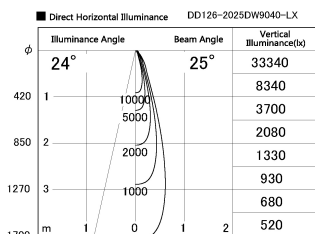

Item no. DD126-2025DW9040-LX

Series Name: Cledy versa L-G Antiglare  
(DD126\_AG-LX)

Dark Mirror Reflector

|                  |  |
|------------------|--|
| Installation     | Recessed mount                             |
| Type             | Cledy versa L-G Antiglare<br>(DD126_AG-LX) |
| Fixture wattage  | 18.6W                                      |
| Beam angle       | 25deg                                      |
| Color Temp.      | 4000K                                      |
| CRI              | Ra>90                                      |
| Luminous         | 1567 lm                                    |
| Body             | Die-cast aluminum alloy                    |
| Body finish      | N/A  |
| Trim finish      | White                                      |
| Reflector finish | Dark Mirror                                |
| IP Rate          | IP20                                       |
| Light source     | COB module                                 |
| Input Voltage    | AC220~240V                                 |
| Dimming Type     | Non-Dimmable                               |
| Certificate      | CE,CCC                                     |
| Cut Hole         | 125mm                                      |