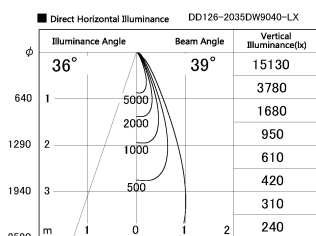

Item no. DD126-2035DW9040-LX

Series Name: Cledy versa L-G Antiglare
(DD126_AG-LX)

Dark Mirror Reflector

Installation	Recessed mount
Type	Cledy versa L-G Antiglare (DD126_AG-LX)
Fixture wattage	18.6W
Beam angle	38deg
Color Temp.	4000K
CRI	Ra>90
Luminous	1602 lm
Body	Die-castaluminumalloy
Body finish	N/A
Trim finish	White
Reflector finish	Dark Mirror
IP Rate	IP20
Light source	COB module
Input Voltage	AC220~240V
Dimming Type	Non-Dimmable
Certificate	CE,CCC
Cut Hole	125mm