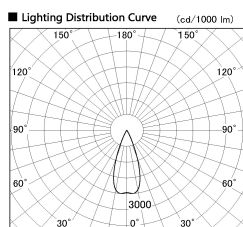

Item no. DD126-2035DW9040-LX

Series Name: Cledy versa L-G Antiglare
(DD126_AG-LX)

Dark Mirror Reflector

Installation	Recessed mount
Type	Cledy versa L-G Antiglare (DD126_AG-LX)
Fixture wattage	18.6W
Beam angle	38deg
Color Temp.	4000K
CRI	Ra>90
Luminous	1602 lm
Body	Die-castaluminumalloy
Body finish	N/A
Trim finish	White
Reflector finish	Dark Mirror
IP Rate	IP20
Light source	COB module
Input Voltage	AC220~240V
Dimming Type	Non-Dimmable
Certificate	CE,CCC
Cut Hole	125mm