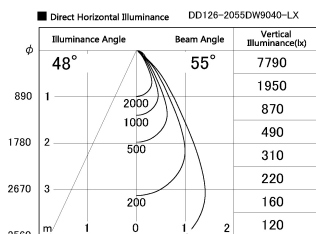

Item no. DD126-2055DW9040-LX

Series Name: Cledy versa L-G Antiglare
(DD126_AG-LX)

Dark Mirror Reflector

Installation	Recessed mount
Type	Cledy versa L-G Antiglare (DD126_AG-LX)
Fixture wattage	18.6W
Beam angle	55deg
Color Temp.	4000K
CRI	Ra>90
Luminous	1469 lm
Body	Die-castaluminumalloy
Body finish	N/A
Trim finish	White
Reflector finish	Dark Mirror
IP Rate	IP20
Light source	COB module
Input Voltage	AC220~240V
Dimming Type	Non-Dimmable
Certificate	CE,CCC
Cut Hole	125mm