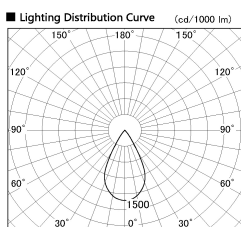

Item no. DD126-2055DW9040-LX

Series Name: Cledy versa L-G Antiglare
(DD126_AG-LX)

Dark Mirror Reflector

Installation	Recessed mount
Type	Cledy versa L-G Antiglare (DD126_AG-LX)
Fixture wattage	18.6W
Beam angle	55deg
Color Temp.	4000K
CRI	Ra>90
Luminous	1469 lm
Body	Die-castaluminumalloy
Body finish	N/A
Trim finish	White
Reflector finish	Dark Mirror
IP Rate	IP20
Light source	COB module
Input Voltage	AC220~240V
Dimming Type	Non-Dimmable
Certificate	CE,CCC
Cut Hole	125mm