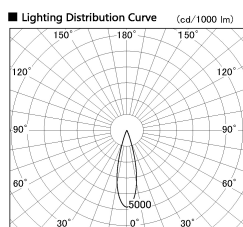

Item no. DD126-1425DW9040-LX

Series Name: Cledy versa L-G Antiglare
(DD126_AG-LX)

Dark Mirror Reflector

Direct Horizontal Illuminance DD126-1425DW9040-LX

Illuminance Angle	Beam Angle	Vertical Illuminance (lx)
25°	26°	26150
1		6540
440		2910
2		1630
880		1050
3		730
1330		530
1770		410

Installation	Recessed mount
Type	Cledy versa L-G Antiglare (DD126_AG-LX)
Fixture wattage	14W
Beam angle	26deg
Color Temp.	4000K
CRI	Ra>90
Luminous	1343 lm
Body	Die-castaluminumalloy
Body finish	N/A
Trim finish	White
Reflector finish	Dark Mirror
IP Rate	IP20
Light source	COB module
Input Voltage	AC220~240V
Dimming Type	Non-Dimmable
Certificate	CE,CCC
Cut Hole	100mm