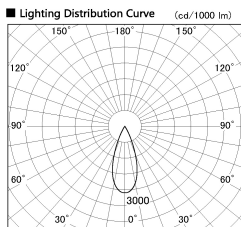

Item no. DD126-1435DW9040-LX

Series Name: Cledy versa L-G Antiglare  
(DD126\_AG-LX)

Dark Mirror Reflector

Installation	Recessed mount
Type	Cledy versa L-G Antiglare (DD126_AG-LX)
Fixture wattage	14W
Beam angle	38deg
Color Temp.	4000K
CRI	Ra>90
Luminous	1283 lm
Body	Die-castaluminumalloy
Body finish	N/A
Trim finish	White
Reflector finish	Dark Mirror
IP Rate	IP20
Light source	COB module
Input Voltage	AC220~240V
Dimming Type	Non-Dimmable
Certificate	CE,CCC
Cut Hole	100mm