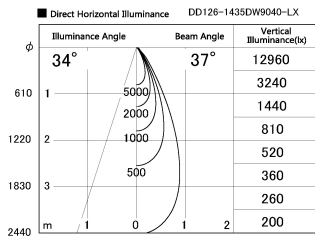

Item no. DD126-1435DW9040-LX

Series Name: Cledy versa L-G Antiglare  
(DD126\_AG-LX)

Dark Mirror Reflector

Installation	Recessed mount
Type	Cledy versa L-G Antiglare (DD126_AG-LX)
Fixture wattage	14W
Beam angle	38deg
Color Temp.	4000K
CRI	Ra>90
Luminous	1283 lm
Body	Die-cast aluminum alloy
Body finish	N/A
Trim finish	White
Reflector finish	Dark Mirror
IP Rate	IP20
Light source	COB module
Input Voltage	AC220~240V
Dimming Type	Non-Dimmable
Certificate	CE,CCC
Cut Hole	100mm