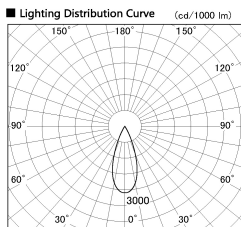

Item no. DD126-1435DW9040-LX

Series Name: Cledy versa L-G Antiglare  
(DD126\_AG-LX)

Dark Mirror Reflector

Installation	Recessed mount
Type	Cledy versa L-G Antiglare (DD126_AG-LX)
Fixture wattage	14W
Beam angle	38deg
Color Temp.	4000K
CRI	Ra>90
Luminous	1283 lm
Body	Die-cast aluminum alloy
Body finish	N/A
Trim finish	White
Reflector finish	Dark Mirror
IP Rate	IP20
Light source	COB module
Input Voltage	AC220~240V
Dimming Type	Non-Dimmable
Certificate	CE,CCC
Cut Hole	100mm