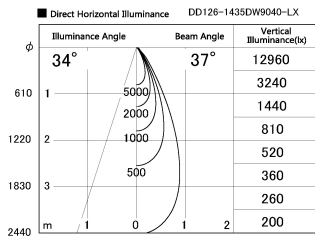

Item no. DD126-1435DW9040-LX

Series Name: Cledy versa L-G Antiglare  
(DD126\_AG-LX)

Dark Mirror Reflector

Installation	Recessed mount
Type	Cledy versa L-G Antiglare (DD126_AG-LX)
Fixture wattage	14W
Beam angle	38deg
Color Temp.	4000K
CRI	Ra>90
Luminous	1283 lm
Body	Die-castaluminumalloy
Body finish	N/A
Trim finish	White
Reflector finish	Dark Mirror
IP Rate	IP20
Light source	COB module
Input Voltage	AC220~240V
Dimming Type	Non-Dimmable
Certificate	CE,CCC
Cut Hole	100mm