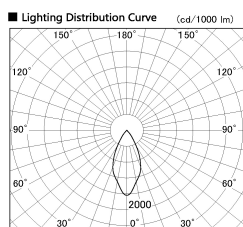

Item no. DD126-1455DW9040-LX

Series Name: Cledy versa L-G Antiglare
(DD126_AG-LX)

Dark Mirror Reflector

Installation	Recessed mount
Type	Cledy versa L-G Antiglare (DD126_AG-LX)
Fixture wattage	14W
Beam angle	48deg
Color Temp.	4000K
CRI	Ra>90
Luminous	1212 lm
Body	Die-castaluminumalloy
Body finish	N/A
Trim finish	White
Reflector finish	Dark Mirror
IP Rate	IP20
Light source	COB module
Input Voltage	AC220~240V
Dimming Type	Non-Dimmable
Certificate	CE,CCC
Cut Hole	100mm