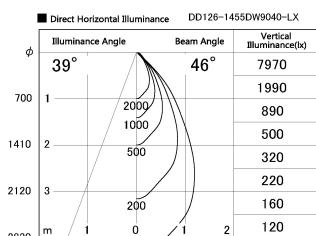

Item no. DD126-1455DW9040-LX

Series Name: Cledy versa L-G Antiglare
(DD126_AG-LX)

Dark Mirror Reflector

Installation	Recessed mount
Type	Cledy versa L-G Antiglare (DD126_AG-LX)
Fixture wattage	14W
Beam angle	48deg
Color Temp.	4000K
CRI	Ra>90
Luminous	1212 lm
Body	Die-castaluminumalloy
Body finish	N/A
Trim finish	White
Reflector finish	Dark Mirror
IP Rate	IP20
Light source	COB module
Input Voltage	AC220~240V
Dimming Type	Non-Dimmable
Certificate	CE,CCC
Cut Hole	100mm