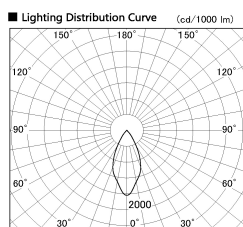

Item no. DD126-1455DW9040-LX

Series Name: Cledy versa L-G Antiglare  
(DD126\_AG-LX)

Dark Mirror Reflector

Installation	Recessed mount
Type	Cledy versa L-G Antiglare (DD126_AG-LX)
Fixture wattage	14W
Beam angle	48deg
Color Temp.	4000K
CRI	Ra>90
Luminous	1212 lm
Body	Die-castaluminumalloy
Body finish	N/A
Trim finish	White
Reflector finish	Dark Mirror
IP Rate	IP20
Light source	COB module
Input Voltage	AC220~240V
Dimming Type	Non-Dimmable
Certificate	CE,CCC
Cut Hole	100mm