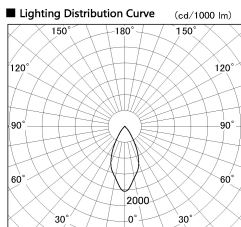

Item no. DD126-1455DW9040-LX

Series Name: Cledy versa L-G Antiglare
(DD126_AG-LX)

Dark Mirror Reflector

Installation	Recessed mount
Type	Cledy versa L-G Antiglare (DD126_AG-LX)
Fixture wattage	14W
Beam angle	48deg
Color Temp.	4000K
CRI	Ra>90
Luminous	1212 lm
Body	Die-castaluminumalloy
Body finish	N/A
Trim finish	White
Reflector finish	Dark Mirror
IP Rate	IP20
Light source	COB module
Input Voltage	AC220~240V
Dimming Type	Non-Dimmable
Certificate	CE,CCC
Cut Hole	100mm