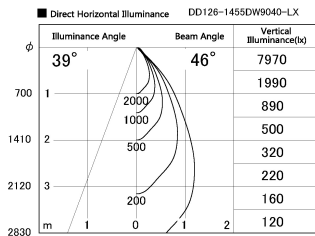

Item no. DD126-1455DW9040-LX

Series Name: Cledy versa L-G Antiglare
(DD126_AG-LX)

Dark Mirror Reflector

Installation	Recessed mount
Type	Cledy versa L-G Antiglare (DD126_AG-LX)
Fixture wattage	14W
Beam angle	48deg
Color Temp.	4000K
CRI	Ra>90
Luminous	1212 lm
Body	Die-castaluminumalloy
Body finish	N/A
Trim finish	White
Reflector finish	Dark Mirror
IP Rate	IP20
Light source	COB module
Input Voltage	AC220~240V
Dimming Type	Non-Dimmable
Certificate	CE,CCC
Cut Hole	100mm