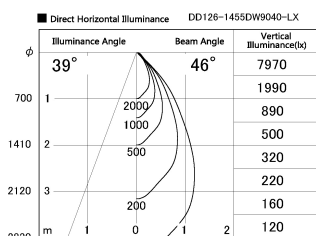

Item no. DD126-1455DW9040-LX

Series Name: Cledy versa L-G Antiglare  
(DD126\_AG-LX)

Dark Mirror Reflector

Installation	Recessed mount
Type	Cledy versa L-G Antiglare (DD126_AG-LX)
Fixture wattage	14W
Beam angle	48deg
Color Temp.	4000K
CRI	Ra>90
Luminous	1212 lm
Body	Die-castaluminumalloy
Body finish	N/A
Trim finish	White
Reflector finish	Dark Mirror
IP Rate	IP20
Light source	COB module
Input Voltage	AC220~240V
Dimming Type	Non-Dimmable
Certificate	CE,CCC
Cut Hole	100mm