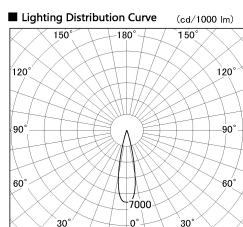

Item no. DD126-0825DW9040-LX

Series Name: Cledy versa L-G Antiglare  
(DD126\_AG-LX)

Dark Mirror Reflector

■ Direct Horizontal Illuminance DD126-0825DW9040-LX

Illuminance Angle	Beam Angle	Vertical Illuminance (lx)
22°	23°	17520
		4380
		1950
		1090
		700
		490
		360
		270

Installation	Recessed mount
Type	Cledy versa L-G Antiglare (DD126_AG-LX)
Fixture wattage	7.4W
Beam angle	22deg
Color Temp.	4000K
CRI	Ra>90
Luminous	688 lm
Body	Die-cast aluminum alloy
Body finish	N/A
Trim finish	White
Reflector finish	Dark Mirror
IP Rate	IP20
Light source	COB module
Input Voltage	AC220~240V
Dimming Type	Non-Dimmable
Certificate	CE,CCC
Cut Hole	100mm