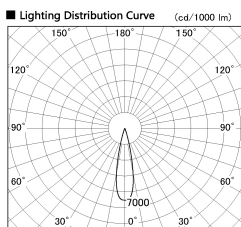

Item no. DD126-0825DW9040-LX

Series Name: Cledy versa L-G Antiglare
(DD126_AG-LX)

Dark Mirror Reflector

■ Direct Horizontal Illuminance DD126-0825DW9040-LX

Illuminance Angle	Beam Angle	Vertical Illuminance (lx)
22°	23°	17520
		4380
		1950
		1090
		700
		490
		360
		270

Installation	Recessed mount
Type	Cledy versa L-G Antiglare (DD126_AG-LX)
Fixture wattage	7.4W
Beam angle	22deg
Color Temp.	4000K
CRI	Ra>90
Luminous	688 lm
Body	Die-cast aluminum alloy
Body finish	N/A
Trim finish	White
Reflector finish	Dark Mirror
IP Rate	IP20
Light source	COB module
Input Voltage	AC220~240V
Dimming Type	Non-Dimmable
Certificate	CE,CCC
Cut Hole	100mm