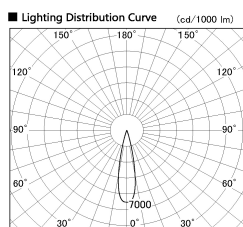

Item no. DD126-0825DW9040-LX

Series Name: Cledy versa L-G Antiglare
(DD126_AG-LX)

Dark Mirror Reflector

■ Direct Horizontal Illuminance DD126-0825DW9040-LX

Illuminance Angle	Beam Angle	Vertical Illuminance (lx)
22°	23°	17520
		4380
		1950
		1090
		700
		490
		360
		270

Installation	Recessed mount
Type	Cledy versa L-G Antiglare (DD126_AG-LX)
Fixture wattage	7.4W
Beam angle	22deg
Color Temp.	4000K
CRI	Ra>90
Luminous	688 lm
Body	Die-cast aluminum alloy
Body finish	N/A
Trim finish	White
Reflector finish	Dark Mirror
IP Rate	IP20
Light source	COB module
Input Voltage	AC220~240V
Dimming Type	Non-Dimmable
Certificate	CE,CCC
Cut Hole	100mm