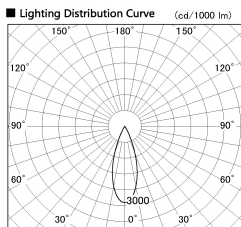

Item no. DD126-0835DW9040-LX

Series Name: Cledy versa L-G Antiglare
(DD126_AG-LX)

Dark Mirror Reflector

Installation	Recessed mount
Type	Cledy versa L-G Antiglare (DD126_AG-LX)
Fixture wattage	7.4W
Beam angle	34deg
Color Temp.	4000K
CRI	Ra>90
Luminous	657 lm
Body	Die-cast aluminum alloy
Body finish	N/A
Trim finish	White
Reflector finish	Dark Mirror
IP Rate	IP20
Light source	COB module
Input Voltage	AC220~240V
Dimming Type	Non-Dimmable
Certificate	CE,CCC
Cut Hole	100mm