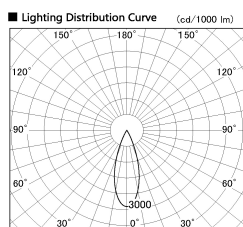

Item no. DD126-0835DW9040-LX

Series Name: Cledy versa L-G Antiglare  
(DD126\_AG-LX)

Dark Mirror Reflector

Installation	Recessed mount
Type	Cledy versa L-G Antiglare (DD126_AG-LX)
Fixture wattage	7.4W
Beam angle	34deg
Color Temp.	4000K
CRI	Ra>90
Luminous	657 lm
Body	Die-castaluminumalloy
Body finish	N/A
Trim finish	White
Reflector finish	Dark Mirror
IP Rate	IP20
Light source	COB module
Input Voltage	AC220~240V
Dimming Type	Non-Dimmable
Certificate	CE,CCC
Cut Hole	100mm