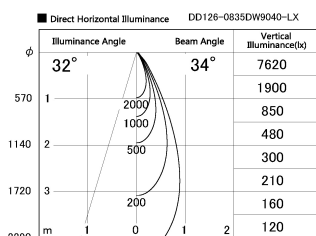

Item no. DD126-0835DW9040-LX

Series Name: Cledy versa L-G Antiglare  
(DD126\_AG-LX)

Dark Mirror Reflector

Installation	Recessed mount
Type	Cledy versa L-G Antiglare (DD126_AG-LX)
Fixture wattage	7.4W
Beam angle	34deg
Color Temp.	4000K
CRI	Ra>90
Luminous	657 lm
Body	Die-castaluminumalloy
Body finish	N/A
Trim finish	White
Reflector finish	Dark Mirror
IP Rate	IP20
Light source	COB module
Input Voltage	AC220~240V
Dimming Type	Non-Dimmable
Certificate	CE,CCC
Cut Hole	100mm