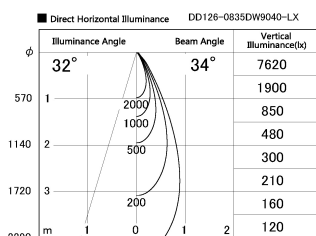

Item no. DD126-0835DW9040-LX

Series Name: Cledy versa L-G Antiglare
(DD126_AG-LX)

Dark Mirror Reflector

Installation	Recessed mount
Type	Cledy versa L-G Antiglare (DD126_AG-LX)
Fixture wattage	7.4W
Beam angle	34deg
Color Temp.	4000K
CRI	Ra>90
Luminous	657 lm
Body	Die-cast aluminum alloy
Body finish	N/A
Trim finish	White
Reflector finish	Dark Mirror
IP Rate	IP20
Light source	COB module
Input Voltage	AC220~240V
Dimming Type	Non-Dimmable
Certificate	CE,CCC
Cut Hole	100mm