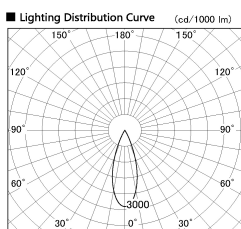

Item no. DD126-0835DW9040-LX

Series Name: Cledy versa L-G Antiglare
(DD126_AG-LX)

Dark Mirror Reflector

Installation	Recessed mount
Type	Cledy versa L-G Antiglare (DD126_AG-LX)
Fixture wattage	7.4W
Beam angle	34deg
Color Temp.	4000K
CRI	Ra>90
Luminous	657 lm
Body	Die-cast aluminum alloy
Body finish	N/A
Trim finish	White
Reflector finish	Dark Mirror
IP Rate	IP20
Light source	COB module
Input Voltage	AC220~240V
Dimming Type	Non-Dimmable
Certificate	CE,CCC
Cut Hole	100mm