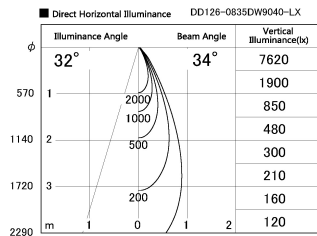

Item no. DD126-0835DW9040-LX

Series Name: Cledy versa L-G Antiglare
(DD126_AG-LX)

Dark Mirror Reflector

Installation	Recessed mount
Type	Cledy versa L-G Antiglare (DD126_AG-LX)
Fixture wattage	7.4W
Beam angle	34deg
Color Temp.	4000K
CRI	Ra>90
Luminous	657 lm
Body	Die-cast aluminum alloy
Body finish	N/A
Trim finish	White
Reflector finish	Dark Mirror
IP Rate	IP20
Light source	COB module
Input Voltage	AC220~240V
Dimming Type	Non-Dimmable
Certificate	CE,CCC
Cut Hole	100mm