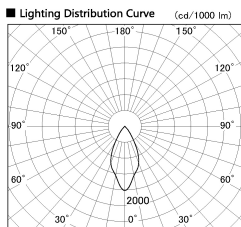

Item no. DD126-0855DW9040-LX

Series Name: Cledy versa L-G Antiglare
(DD126_AG-LX)

Dark Mirror Reflector

Installation	Recessed mount
Type	Cledy versa L-G Antiglare (DD126_AG-LX)
Fixture wattage	7.4W
Beam angle	48deg
Color Temp.	4000K
CRI	Ra>90
Luminous	616 lm
Body	Die-castaluminumalloy
Body finish	N/A
Trim finish	White
Reflector finish	Dark Mirror
IP Rate	IP20
Light source	COB module
Input Voltage	AC220~240V
Dimming Type	Non-Dimmable
Certificate	CE,CCC
Cut Hole	100mm