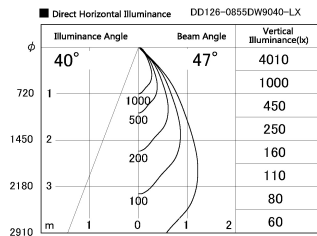

Item no. DD126-0855DW9040-LX

Series Name: Cledy versa L-G Antiglare
(DD126_AG-LX)

Dark Mirror Reflector

Installation	Recessed mount
Type	Cledy versa L-G Antiglare (DD126_AG-LX)
Fixture wattage	7.4W
Beam angle	48deg
Color Temp.	4000K
CRI	Ra>90
Luminous	616 lm
Body	Die-castaluminumalloy
Body finish	N/A
Trim finish	White
Reflector finish	Dark Mirror
IP Rate	IP20
Light source	COB module
Input Voltage	AC220~240V
Dimming Type	Non-Dimmable
Certificate	CE,CCC
Cut Hole	100mm