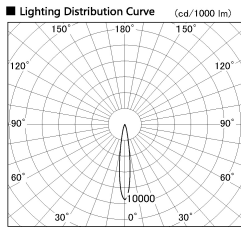

Item no. DD126-4015DB9027-LX

Series Name: Cledy versa L-G Antiglare
(DD126_AG-LX)

Dark Mirror Reflector

■ Direct Horizontal Illuminance DD126-4015DB9027-LX

φ	Illuminance Angle	Beam Angle	Vertical Illuminance (lx)
14°		15°	114720
240	50000		28680
1	20000		12750
490	10000		7170
2			4590
730	5000		3190
3			2340
980			1790
m	2.0	1 2	

Installation	Recessed mount
Type	Cledy versa L-G Antiglare (DD126_AG-LX)
Fixture wattage	38.5W
Beam angle	15deg
Color Temp.	2700K
CRI	Ra>90
Luminous	3005 lm
Body	Die-cast aluminum alloy
Body finish	N/A
Trim finish	Black
Reflector finish	Dark Mirror
IP Rate	IP20
Light source	COB module
Input Voltage	AC220~240V
Dimming Type	Non-Dimmable
Certificate	CE,CCC
Cut Hole	150mm