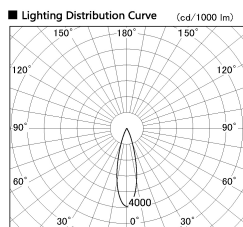

Item no. DD126-4025DB9027-LX

Series Name: Cledy versa L-G Antiglare
(DD126_AG-LX)

Dark Mirror Reflector

■ Direct Horizontal Illuminance DD126-4025DB9027-LX

φ	Illuminance Angle	Beam Angle	Vertical Illuminance (lx)
440	25°	27°	51320
880			12830
1330			5700
1770			3210
			2050
			1430
			1050
			800

Installation	Recessed mount
Type	Cledy versa L-G Antiglare (DD126_AG-LX)
Fixture wattage	38.5W
Beam angle	27deg
Color Temp.	2700K
CRI	Ra>90
Luminous	3240 lm
Body	Die-castaluminumalloy
Body finish	N/A
Trim finish	Black
Reflector finish	Dark Mirror
IP Rate	IP20
Light source	COB module
Input Voltage	AC220~240V
Dimming Type	Non-Dimmable
Certificate	CE,CCC
Cut Hole	150mm