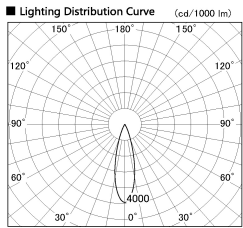

Item no. DD126-4025DB9027-LX

Series Name: Cledy versa L-G Antiglare
(DD126_AG-LX)

Dark Mirror Reflector

■ Direct Horizontal Illuminance DD126-4025DB9027-LX

φ	Illuminance Angle	Beam Angle	Vertical Illuminance (lx)
440	25°	27°	51320
880			12830
1330			5700
1770			3210
			2050
			1430
			1050
			800

Installation	Recessed mount
Type	Cledy versa L-G Antiglare (DD126_AG-LX)
Fixture wattage	38.5W
Beam angle	27deg
Color Temp.	2700K
CRI	Ra>90
Luminous	3240 lm
Body	Die-cast aluminum alloy
Body finish	N/A
Trim finish	Black
Reflector finish	Dark Mirror
IP Rate	IP20
Light source	COB module
Input Voltage	AC220~240V
Dimming Type	Non-Dimmable
Certificate	CE,CCC
Cut Hole	150mm