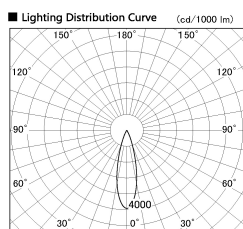

Item no. DD126-4025DB9027-LX

Series Name: Cledy versa L-G Antiglare
(DD126_AG-LX)

Dark Mirror Reflector

■ Direct Horizontal Illuminance DD126-4025DB9027-LX

φ	Illuminance Angle	Beam Angle	Vertical Illuminance (lx)
440	25°	27°	51320
880			12830
1330			5700
1770			3210
			2050
			1430
			1050
			800

Installation	Recessed mount
Type	Cledy versa L-G Antiglare (DD126_AG-LX)
Fixture wattage	38.5W
Beam angle	27deg
Color Temp.	2700K
CRI	Ra>90
Luminous	3240 lm
Body	Die-castaluminumalloy
Body finish	N/A
Trim finish	Black
Reflector finish	Dark Mirror
IP Rate	IP20
Light source	COB module
Input Voltage	AC220~240V
Dimming Type	Non-Dimmable
Certificate	CE,CCC
Cut Hole	150mm