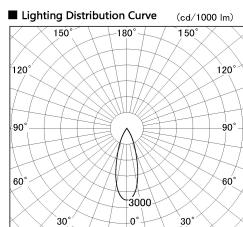

Item no. DD126-4035DB9027-LX

Series Name: Cledy versa L-G Antiglare
(DD126_AG-LX)

Dark Mirror Reflector

■ Direct Horizontal Illuminance DD126-4035DB9027-LX

φ	Illuminance Angle	Beam Angle	Vertical Illuminance (lx)
530	30°	32°	34850
1070			8710
1600			3870
2140			2180
			1390
			970
			710
			540

Installation	Recessed mount
Type	Cledy versa L-G Antiglare (DD126_AG-LX)
Fixture wattage	38.5W
Beam angle	32deg
Color Temp.	2700K
CRI	Ra>90
Luminous	3196 lm
Body	Die-castaluminumalloy
Body finish	N/A
Trim finish	Black
Reflector finish	Dark Mirror
IP Rate	IP20
Light source	COB module
Input Voltage	AC220~240V
Dimming Type	Non-Dimmable
Certificate	CE,CCC
Cut Hole	150mm