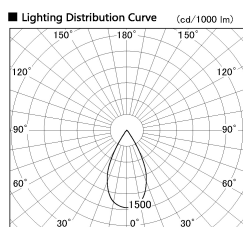

Item no. DD126-4055DB9027-LX

Series Name: Cledy versa L-G Antiglare  
(DD126\_AG-LX)

Dark Mirror Reflector

Installation	Recessed mount
Type	Cledy versa L-G Antiglare (DD126_AG-LX)
Fixture wattage	38.5W
Beam angle	51deg
Color Temp.	2700K
CRI	Ra>90
Luminous	2770 lm
Body	Die-cast aluminum alloy
Body finish	N/A
Trim finish	Black
Reflector finish	Dark Mirror
IP Rate	IP20
Light source	COB module
Input Voltage	AC220~240V
Dimming Type	Non-Dimmable
Certificate	CE,CCC
Cut Hole	150mm