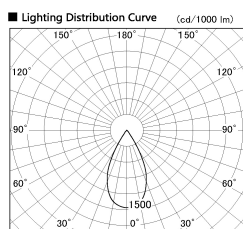

Item no. DD126-4055DB9027-LX

Series Name: Cledy versa L-G Antiglare
(DD126_AG-LX)

Dark Mirror Reflector

Installation	Recessed mount
Type	Cledy versa L-G Antiglare (DD126_AG-LX)
Fixture wattage	38.5W
Beam angle	51deg
Color Temp.	2700K
CRI	Ra>90
Luminous	2770 lm
Body	Die-cast aluminum alloy
Body finish	N/A
Trim finish	Black
Reflector finish	Dark Mirror
IP Rate	IP20
Light source	COB module
Input Voltage	AC220~240V
Dimming Type	Non-Dimmable
Certificate	CE,CCC
Cut Hole	150mm