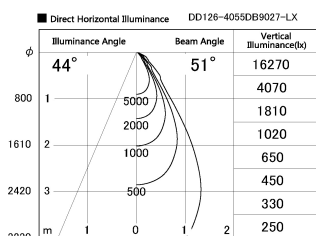

Item no. DD126-4055DB9027-LX

Series Name: Cledy versa L-G Antiglare  
(DD126\_AG-LX)

Dark Mirror Reflector

Installation	Recessed mount
Type	Cledy versa L-G Antiglare (DD126_AG-LX)
Fixture wattage	38.5W
Beam angle	51deg
Color Temp.	2700K
CRI	Ra>90
Luminous	2770 lm
Body	Die-cast aluminum alloy
Body finish	N/A
Trim finish	Black
Reflector finish	Dark Mirror
IP Rate	IP20
Light source	COB module
Input Voltage	AC220~240V
Dimming Type	Non-Dimmable
Certificate	CE,CCC
Cut Hole	150mm