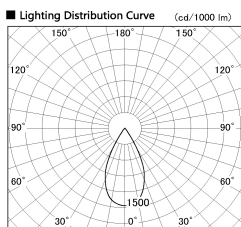

Item no. DD126-4055DB9027-LX

Series Name: Cledy versa L-G Antiglare  
(DD126\_AG-LX)

Dark Mirror Reflector

■ Direct Horizontal Illuminance DD126-4055DB9027-LX

φ	Illuminance Angle	Beam Angle	Vertical Illuminance (lx)
800	44°	51°	16270
1610			4070
2420			1810
3230			1020
			650
			450
			330
			250

Installation	Recessed mount
Type	Cledy versa L-G Antiglare (DD126_AG-LX)
Fixture wattage	38.5W
Beam angle	51deg
Color Temp.	2700K
CRI	Ra>90
Luminous	2770 lm
Body	Die-cast aluminum alloy
Body finish	N/A
Trim finish	Black
Reflector finish	Dark Mirror
IP Rate	IP20
Light source	COB module
Input Voltage	AC220~240V
Dimming Type	Non-Dimmable
Certificate	CE,CCC
Cut Hole	150mm