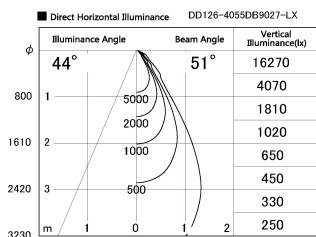

Item no. DD126-4055DB9027-LX

Series Name: Cledy versa L-G Antiglare
(DD126_AG-LX)

Dark Mirror Reflector

Installation	Recessed mount
Type	Cledy versa L-G Antiglare (DD126_AG-LX)
Fixture wattage	38.5W
Beam angle	51deg
Color Temp.	2700K
CRI	Ra>90
Luminous	2770 lm
Body	Die-cast aluminum alloy
Body finish	N/A
Trim finish	Black
Reflector finish	Dark Mirror
IP Rate	IP20
Light source	COB module
Input Voltage	AC220~240V
Dimming Type	Non-Dimmable
Certificate	CE,CCC
Cut Hole	150mm