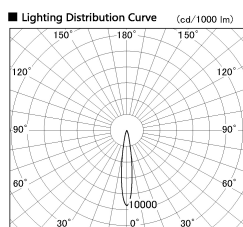

Item no. DD126-3715DB9027-LX

Series Name: Cledy versa L-G Antiglare
(DD126_AG-LX)

Dark Mirror Reflector

■ Direct Horizontal Illuminance DD126-3715DB9027-LX

φ	Illuminance Angle	Beam Angle	Vertical Illuminance (lx)
14°	15°		109570
240	50000		27390
1	20000		12170
490	10000		6850
2			4380
730	5000		3040
3			2240
980			1710
m	2 0 0	1 2	

Installation	Recessed mount
Type	Cledy versa L-G Antiglare (DD126_AG-LX)
Fixture wattage	35.5W
Beam angle	15deg
Color Temp.	2700K
CRI	Ra>90
Luminous	2870 lm
Body	Die-castaluminumalloy
Body finish	N/A
Trim finish	Black
Reflector finish	Dark Mirror
IP Rate	IP20
Light source	COB module
Input Voltage	AC220~240V
Dimming Type	Non-Dimmable
Certificate	CE,CCC
Cut Hole	150mm