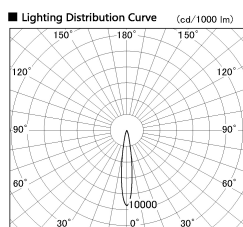

Item no. DD126-3715DB9027-LX

Series Name: Cledy versa L-G Antiglare
(DD126_AG-LX)

Dark Mirror Reflector

■ Direct Horizontal Illuminance DD126-3715DB9027-LX

φ	Illuminance Angle	Beam Angle	Vertical Illuminance (lx)
14°		15°	109570
240	50000		27390
490	20000		12170
730	10000		6850
980	5000		4380
			3040
			2240
			1710

Installation	Recessed mount
Type	Cledy versa L-G Antiglare (DD126_AG-LX)
Fixture wattage	35.5W
Beam angle	15deg
Color Temp.	2700K
CRI	Ra>90
Luminous	2870 lm
Body	Die-castaluminumalloy
Body finish	N/A
Trim finish	Black
Reflector finish	Dark Mirror
IP Rate	IP20
Light source	COB module
Input Voltage	AC220~240V
Dimming Type	Non-Dimmable
Certificate	CE,CCC
Cut Hole	150mm