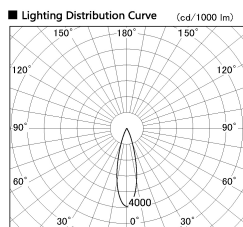

Item no. DD126-3725DB9027-LX

Series Name: Cledy versa L-G Antiglare  
(DD126\_AG-LX)

Dark Mirror Reflector

■ Direct Horizontal Illuminance DD126-3725DB9027-LX

φ	Illuminance Angle	Beam Angle	Vertical Illuminance (lx)
440	25°	27°	48840
1			12210
880			5430
2			3050
1330			1950
3			1360
1770			1000
m	1	1	760

Installation	Recessed mount
Type	Cledy versa L-G Antiglare (DD126_AG-LX)
Fixture wattage	35.5W
Beam angle	27deg
Color Temp.	2700K
CRI	Ra>90
Luminous	3083 lm
Body	Die-cast aluminum alloy
Body finish	N/A
Trim finish	Black
Reflector finish	Dark Mirror
IP Rate	IP20
Light source	COB module
Input Voltage	AC220~240V
Dimming Type	Non-Dimmable
Certificate	CE,CCC
Cut Hole	150mm