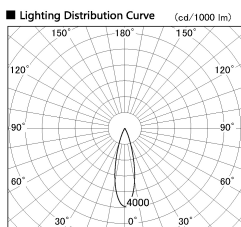

Item no. DD126-3725DB9027-LX

Series Name: Cledy versa L-G Antiglare  
(DD126\_AG-LX)

Dark Mirror Reflector

■ Direct Horizontal Illuminance DD126-3725DB9027-LX

φ	Illuminance Angle	Beam Angle	Vertical Illuminance (lx)
440	25°	27°	48840
880	2000		12210
1330	10000		5430
1770	50000		3050
	20000		1950
	10000		1360
	5000		1000
	2000		760

Installation	Recessed mount
Type	Cledy versa L-G Antiglare (DD126_AG-LX)
Fixture wattage	35.5W
Beam angle	27deg
Color Temp.	2700K
CRI	Ra>90
Luminous	3083 lm
Body	Die-cast aluminum alloy
Body finish	N/A
Trim finish	Black
Reflector finish	Dark Mirror
IP Rate	IP20
Light source	COB module
Input Voltage	AC220~240V
Dimming Type	Non-Dimmable
Certificate	CE,CCC
Cut Hole	150mm