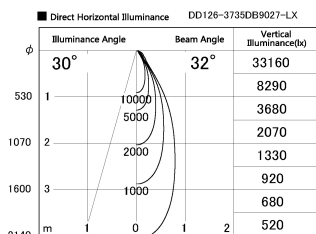

Item no. DD126-3735DB9027-LX

Series Name: Cledy versa L-G Antiglare  
(DD126\_AG-LX)

Dark Mirror Reflector

|                  |  |
|------------------|--|
| Installation     | Recessed mount                             |
| Type             | Cledy versa L-G Antiglare<br>(DD126_AG-LX) |
| Fixture wattage  | 35.5W                                      |
| Beam angle       | 32deg                                      |
| Color Temp.      | 2700K                                      |
| CRI              | Ra>90                                      |
| Luminous         | 3041 lm                                    |
| Body             | Die-castaluminumalloy                      |
| Body finish      | N/A  |
| Trim finish      | Black                                      |
| Reflector finish | Dark Mirror                                |
| IP Rate          | IP20                                       |
| Light source     | COB module                                 |
| Input Voltage    | AC220~240V                                 |
| Dimming Type     | Non-Dimmable                               |
| Certificate      | CE,CCC                                     |
| Cut Hole         | 150mm                                      |