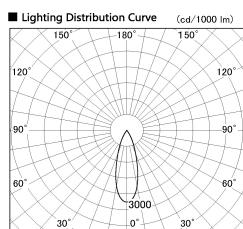

Item no. DD126-3735DB9027-LX

Series Name: Cledy versa L-G Antiglare
(DD126_AG-LX)

Dark Mirror Reflector

■ Direct Horizontal Illuminance DD126-3735DB9027-LX

φ	Illuminance Angle	Beam Angle	Vertical Illuminance (lx)
530	30°	32°	33160
1070	10000		8290
1600	5000		3680
2140	2000		2070
	1000		1330
	500		920
	200		680
	100		520

Installation	Recessed mount
Type	Cledy versa L-G Antiglare (DD126_AG-LX)
Fixture wattage	35.5W
Beam angle	32deg
Color Temp.	2700K
CRI	Ra>90
Luminous	3041 lm
Body	Die-castaluminumalloy
Body finish	N/A
Trim finish	Black
Reflector finish	Dark Mirror
IP Rate	IP20
Light source	COB module
Input Voltage	AC220~240V
Dimming Type	Non-Dimmable
Certificate	CE,CCC
Cut Hole	150mm