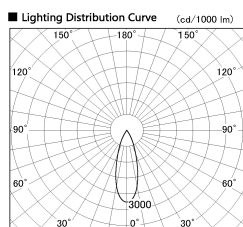

Item no. DD126-3735DB9027-LX

Series Name: Cledy versa L-G Antiglare  
(DD126\_AG-LX)

Dark Mirror Reflector

|                  |  |
|------------------|--|
| Installation     | Recessed mount                             |
| Type             | Cledy versa L-G Antiglare<br>(DD126_AG-LX) |
| Fixture wattage  | 35.5W                                      |
| Beam angle       | 32deg                                      |
| Color Temp.      | 2700K                                      |
| CRI              | Ra>90                                      |
| Luminous         | 3041 lm                                    |
| Body             | Die-castaluminumalloy                      |
| Body finish      | N/A  |
| Trim finish      | Black                                      |
| Reflector finish | Dark Mirror                                |
| IP Rate          | IP20                                       |
| Light source     | COB module                                 |
| Input Voltage    | AC220~240V                                 |
| Dimming Type     | Non-Dimmable                               |
| Certificate      | CE,CCC                                     |
| Cut Hole         | 150mm                                      |