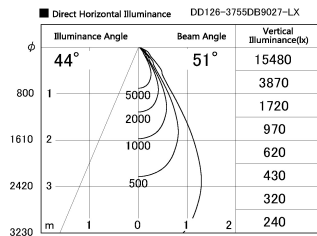

Item no. DD126-3755DB9027-LX

Series Name: Cledy versa L-G Antiglare  
(DD126\_AG-LX)

Dark Mirror Reflector

Installation	Recessed mount
Type	Cledy versa L-G Antiglare (DD126_AG-LX)
Fixture wattage	35.5W
Beam angle	51deg
Color Temp.	2700K
CRI	Ra>90
Luminous	2635 lm
Body	Die-cast aluminum alloy
Body finish	N/A
Trim finish	Black
Reflector finish	Dark Mirror
IP Rate	IP20
Light source	COB module
Input Voltage	AC220~240V
Dimming Type	Non-Dimmable
Certificate	CE,CCC
Cut Hole	150mm