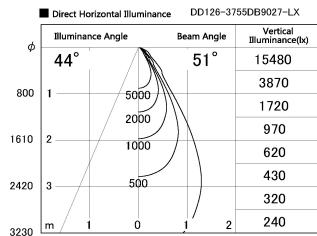

Item no. DD126-3755DB9027-LX

Series Name: Cledy versa L-G Antiglare
(DD126_AG-LX)

Dark Mirror Reflector

Installation	Recessed mount
Type	Cledy versa L-G Antiglare (DD126_AG-LX)
Fixture wattage	35.5W
Beam angle	51deg
Color Temp.	2700K
CRI	Ra>90
Luminous	2635 lm
Body	Die-cast aluminum alloy
Body finish	N/A
Trim finish	Black
Reflector finish	Dark Mirror
IP Rate	IP20
Light source	COB module
Input Voltage	AC220~240V
Dimming Type	Non-Dimmable
Certificate	CE,CCC
Cut Hole	150mm