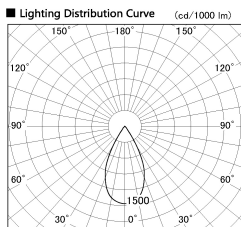

Item no. DD126-3755DB9027-LX

Series Name: Cledy versa L-G Antiglare  
(DD126\_AG-LX)

Dark Mirror Reflector

Installation	Recessed mount
Type	Cledy versa L-G Antiglare (DD126_AG-LX)
Fixture wattage	35.5W
Beam angle	51deg
Color Temp.	2700K
CRI	Ra>90
Luminous	2635 lm
Body	Die-cast aluminum alloy
Body finish	N/A
Trim finish	Black
Reflector finish	Dark Mirror
IP Rate	IP20
Light source	COB module
Input Voltage	AC220~240V
Dimming Type	Non-Dimmable
Certificate	CE,CCC
Cut Hole	150mm