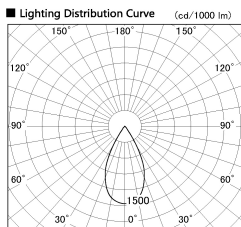

Item no. DD126-3755DB9027-LX

Series Name: Cledy versa L-G Antiglare
(DD126_AG-LX)

Dark Mirror Reflector

Installation	Recessed mount
Type	Cledy versa L-G Antiglare (DD126_AG-LX)
Fixture wattage	35.5W
Beam angle	51deg
Color Temp.	2700K
CRI	Ra>90
Luminous	2635 lm
Body	Die-cast aluminum alloy
Body finish	N/A
Trim finish	Black
Reflector finish	Dark Mirror
IP Rate	IP20
Light source	COB module
Input Voltage	AC220~240V
Dimming Type	Non-Dimmable
Certificate	CE,CCC
Cut Hole	150mm