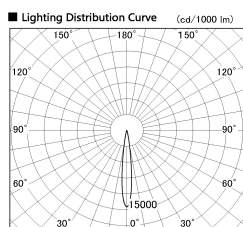

Item no. DD126-2515DB9027-LX

Series Name: Cledy versa L-G Antiglare  
(DD126\_AG-LX)

Dark Mirror Reflector

■ Direct Horizontal Illuminance DD126-2515DB9027-LX

φ	Illuminance Angle	Beam Angle	Vertical Illuminance (lx)
210	12°	13°	97530
1			24380
420			10840
2			6100
630			3900
3			2710
840			1990
m	1	2	1520

Installation	Recessed mount
Type	Cledy versa L-G Antiglare (DD126_AG-LX)
Fixture wattage	24W
Beam angle	14deg
Color Temp.	2700K
CRI	Ra>90
Luminous	1675 lm
Body	Die-castaluminumalloy
Body finish	N/A
Trim finish	Black
Reflector finish	Dark Mirror
IP Rate	IP20
Light source	COB module
Input Voltage	AC220~240V
Dimming Type	Non-Dimmable
Certificate	CE,CCC
Cut Hole	125mm