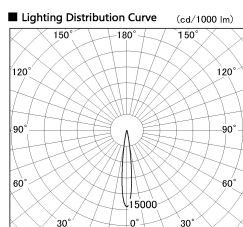

Item no. DD126-2515DB9027-LX

Series Name: Cledy versa L-G Antiglare
(DD126_AG-LX)

Dark Mirror Reflector

■ Direct Horizontal Illuminance DD126-2515DB9027-LX

φ	Illuminance Angle	Beam Angle	Vertical Illuminance (lx)
210	12°	13°	97530
1			24380
420			10840
2			6100
630			3900
3			2710
840			1990
m	1	2	1520

Installation	Recessed mount
Type	Cledy versa L-G Antiglare (DD126_AG-LX)
Fixture wattage	24W
Beam angle	14deg
Color Temp.	2700K
CRI	Ra>90
Luminous	1675 lm
Body	Die-castaluminumalloy
Body finish	N/A
Trim finish	Black
Reflector finish	Dark Mirror
IP Rate	IP20
Light source	COB module
Input Voltage	AC220~240V
Dimming Type	Non-Dimmable
Certificate	CE,CCC
Cut Hole	125mm