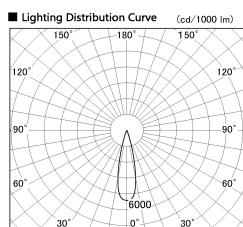

Item no. DD126-2525DB9027-LX

Series Name: Cledy versa L-G Antiglare  
(DD126\_AG-LX)

Dark Mirror Reflector

■ Direct Horizontal Illuminance DD126-2525DB9027-LX

φ	Illuminance Angle	Beam Angle	Vertical Illuminance (lx)
420	24°	25°	38900
850			9720
1270			4320
1700			2430
			1560
			1080
			790
			610

Installation	Recessed mount
Type	Cledy versa L-G Antiglare (DD126_AG-LX)
Fixture wattage	24W
Beam angle	25deg
Color Temp.	2700K
CRI	Ra>90
Luminous	1828 lm
Body	Die-cast aluminum alloy
Body finish	N/A
Trim finish	Black
Reflector finish	Dark Mirror
IP Rate	IP20
Light source	COB module
Input Voltage	AC220~240V
Dimming Type	Non-Dimmable
Certificate	CE,CCC
Cut Hole	125mm