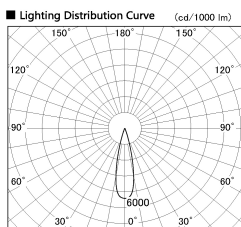

Item no. DD126-2525DB9027-LX

Series Name: Cledy versa L-G Antiglare
(DD126_AG-LX)

Dark Mirror Reflector

■ Direct Horizontal Illuminance DD126-2525DB9027-LX

φ	Illuminance Angle	Beam Angle	Vertical Illuminance (lx)
420	24°	25°	38900
850			9720
1270			4320
1700			2430
			1560
			1080
			790
			610

Installation	Recessed mount
Type	Cledy versa L-G Antiglare (DD126_AG-LX)
Fixture wattage	24W
Beam angle	25deg
Color Temp.	2700K
CRI	Ra>90
Luminous	1828 lm
Body	Die-castaluminumalloy
Body finish	N/A
Trim finish	Black
Reflector finish	Dark Mirror
IP Rate	IP20
Light source	COB module
Input Voltage	AC220~240V
Dimming Type	Non-Dimmable
Certificate	CE,CCC
Cut Hole	125mm