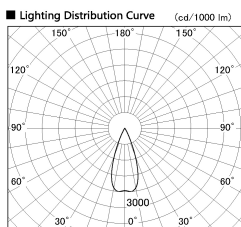

Item no. DD126-2535DB9027-LX

Series Name: Cledy versa L-G Antiglare
(DD126_AG-LX)

Dark Mirror Reflector

Installation	Recessed mount
Type	Cledy versa L-G Antiglare (DD126_AG-LX)
Fixture wattage	24W
Beam angle	38deg
Color Temp.	2700K
CRI	Ra>90
Luminous	1868 lm
Body	Die-castaluminumalloy
Body finish	N/A
Trim finish	Black
Reflector finish	Dark Mirror
IP Rate	IP20
Light source	COB module
Input Voltage	AC220~240V
Dimming Type	Non-Dimmable
Certificate	CE,CCC
Cut Hole	125mm