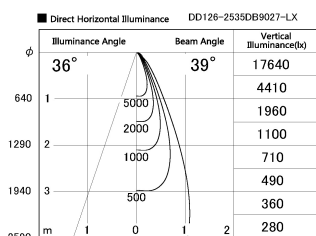

Item no. DD126-2535DB9027-LX

Series Name: Cledy versa L-G Antiglare  
(DD126\_AG-LX)

Dark Mirror Reflector

Installation	Recessed mount
Type	Cledy versa L-G Antiglare (DD126_AG-LX)
Fixture wattage	24W
Beam angle	38deg
Color Temp.	2700K
CRI	Ra>90
Luminous	1868 lm
Body	Die-castaluminumalloy
Body finish	N/A
Trim finish	Black
Reflector finish	Dark Mirror
IP Rate	IP20
Light source	COB module
Input Voltage	AC220~240V
Dimming Type	Non-Dimmable
Certificate	CE,CCC
Cut Hole	125mm