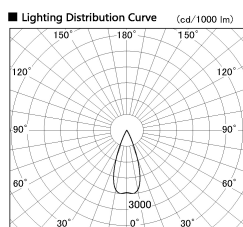

Item no. DD126-2535DB9027-LX

Series Name: Cledy versa L-G Antiglare  
(DD126\_AG-LX)

Dark Mirror Reflector

Installation	Recessed mount
Type	Cledy versa L-G Antiglare (DD126_AG-LX)
Fixture wattage	24W
Beam angle	38deg
Color Temp.	2700K
CRI	Ra>90
Luminous	1868 lm
Body	Die-castaluminumalloy
Body finish	N/A
Trim finish	Black
Reflector finish	Dark Mirror
IP Rate	IP20
Light source	COB module
Input Voltage	AC220~240V
Dimming Type	Non-Dimmable
Certificate	CE,CCC
Cut Hole	125mm