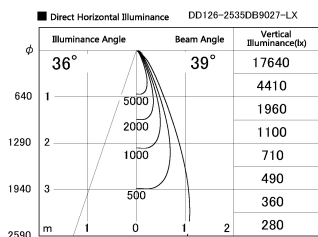

Item no. DD126-2535DB9027-LX

Series Name: Cledy versa L-G Antiglare
(DD126_AG-LX)

Dark Mirror Reflector

Installation	Recessed mount
Type	Cledy versa L-G Antiglare (DD126_AG-LX)
Fixture wattage	24W
Beam angle	38deg
Color Temp.	2700K
CRI	Ra>90
Luminous	1868 lm
Body	Die-castaluminumalloy
Body finish	N/A
Trim finish	Black
Reflector finish	Dark Mirror
IP Rate	IP20
Light source	COB module
Input Voltage	AC220~240V
Dimming Type	Non-Dimmable
Certificate	CE,CCC
Cut Hole	125mm