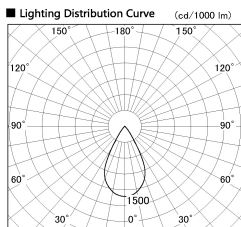

Item no. DD126-2555DB9027-LX

Series Name: Cledy versa L-G Antiglare
(DD126_AG-LX)

Dark Mirror Reflector

Installation	Recessed mount
Type	Cledy versa L-G Antiglare (DD126_AG-LX)
Fixture wattage	24W
Beam angle	55deg
Color Temp.	2700K
CRI	Ra>90
Luminous	1714 lm
Body	Die-castaluminumalloy
Body finish	N/A
Trim finish	Black
Reflector finish	Dark Mirror
IP Rate	IP20
Light source	COB module
Input Voltage	AC220~240V
Dimming Type	Non-Dimmable
Certificate	CE,CCC
Cut Hole	125mm