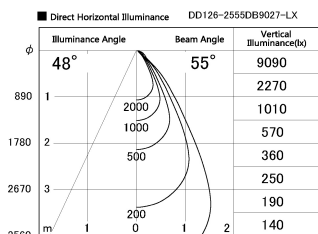

Item no. DD126-2555DB9027-LX

Series Name: Cledy versa L-G Antiglare  
(DD126\_AG-LX)

Dark Mirror Reflector

Installation	Recessed mount
Type	Cledy versa L-G Antiglare (DD126_AG-LX)
Fixture wattage	24W
Beam angle	55deg
Color Temp.	2700K
CRI	Ra>90
Luminous	1714 lm
Body	Die-castaluminumalloy
Body finish	N/A
Trim finish	Black
Reflector finish	Dark Mirror
IP Rate	IP20
Light source	COB module
Input Voltage	AC220~240V
Dimming Type	Non-Dimmable
Certificate	CE,CCC
Cut Hole	125mm