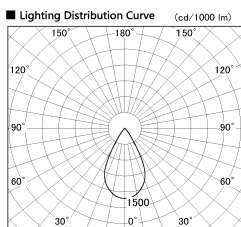

Item no. DD126-2555DB9027-LX

Series Name: Cledy versa L-G Antiglare  
(DD126\_AG-LX)

Dark Mirror Reflector

Installation	Recessed mount
Type	Cledy versa L-G Antiglare (DD126_AG-LX)
Fixture wattage	24W
Beam angle	55deg
Color Temp.	2700K
CRI	Ra>90
Luminous	1714 lm
Body	Die-castaluminumalloy
Body finish	N/A
Trim finish	Black
Reflector finish	Dark Mirror
IP Rate	IP20
Light source	COB module
Input Voltage	AC220~240V
Dimming Type	Non-Dimmable
Certificate	CE,CCC
Cut Hole	125mm