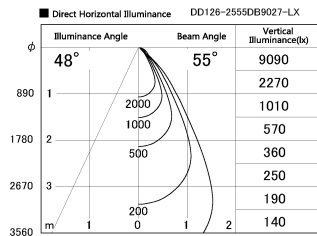

Item no. DD126-2555DB9027-LX

Series Name: Cledy versa L-G Antiglare
(DD126_AG-LX)

Dark Mirror Reflector

Installation	Recessed mount
Type	Cledy versa L-G Antiglare (DD126_AG-LX)
Fixture wattage	24W
Beam angle	55deg
Color Temp.	2700K
CRI	Ra>90
Luminous	1714 lm
Body	Die-castaluminumalloy
Body finish	N/A
Trim finish	Black
Reflector finish	Dark Mirror
IP Rate	IP20
Light source	COB module
Input Voltage	AC220~240V
Dimming Type	Non-Dimmable
Certificate	CE,CCC
Cut Hole	125mm