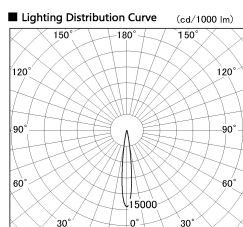

Item no. DD126-2015DB9027-LX

Series Name: Cledy versa L-G Antiglare
(DD126_AG-LX)

Dark Mirror Reflector

■ Direct Horizontal Illuminance DD126-2015DB9027-LX

φ	Illuminance Angle	Beam Angle	Vertical Illuminance (lx)
210	12°	13°	75760
180			18940
150			8420
120			4730
90			3030
60			2100
30			1550
0			1180

Installation	Recessed mount
Type	Cledy versa L-G Antiglare (DD126_AG-LX)
Fixture wattage	18.6W
Beam angle	14deg
Color Temp.	2700K
CRI	Ra>90
Luminous	1301 lm
Body	Die-castaluminumalloy
Body finish	N/A
Trim finish	Black
Reflector finish	Dark Mirror
IP Rate	IP20
Light source	COB module
Input Voltage	AC220~240V
Dimming Type	Non-Dimmable
Certificate	CE,CCC
Cut Hole	125mm