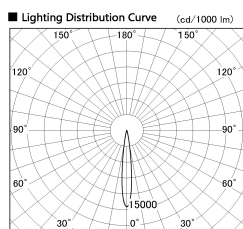

Item no. DD126-2015DB9027-LX

Series Name: Cledy versa L-G Antiglare  
(DD126\_AG-LX)

Dark Mirror Reflector

■ Direct Horizontal Illuminance DD126-2015DB9027-LX

φ	Illuminance Angle	Beam Angle	Vertical Illuminance (lx)
210	12°	13°	75760
180			18940
150			8420
120			4730
90			3030
60			2100
30			1550
0			1180

Installation	Recessed mount
Type	Cledy versa L-G Antiglare (DD126_AG-LX)
Fixture wattage	18.6W
Beam angle	14deg
Color Temp.	2700K
CRI	Ra>90
Luminous	1301 lm
Body	Die-cast aluminum alloy
Body finish	N/A
Trim finish	Black
Reflector finish	Dark Mirror
IP Rate	IP20
Light source	COB module
Input Voltage	AC220~240V
Dimming Type	Non-Dimmable
Certificate	CE,CCC
Cut Hole	125mm