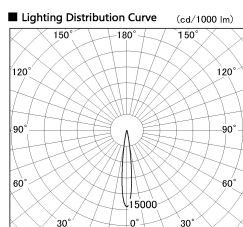

Item no. DD126-2015DB9027-LX

Series Name: Cledy versa L-G Antiglare  
(DD126\_AG-LX)

Dark Mirror Reflector

■ Direct Horizontal Illuminance DD126-2015DB9027-LX

| φ   | Illuminance Angle |       | Vertical Illuminance (lx) |
|-----|-------------------|-------|---------------------------|
|     | 12°               | 13°   |                           |
| 210 | 20000             | 10000 | 75760                     |
| 420 | 5000              |       | 18940                     |
| 630 | 2000              |       | 8420                      |
| 840 |                   |       | 4730                      |
|     |                   |       | 3030                      |
|     |                   |       | 2100                      |
|     |                   |       | 1550                      |
|     |                   |       | 1180                      |

|                  |  |
|------------------|--|
| Installation     | Recessed mount                             |
| Type             | Cledy versa L-G Antiglare<br>(DD126_AG-LX) |
| Fixture wattage  | 18.6W                                      |
| Beam angle       | 14deg                                      |
| Color Temp.      | 2700K                                      |
| CRI              | Ra>90                                      |
| Luminous         | 1301 lm                                    |
| Body             | Die-cast aluminum alloy                    |
| Body finish      | N/A  |
| Trim finish      | Black                                      |
| Reflector finish | Dark Mirror                                |
| IP Rate          | IP20                                       |
| Light source     | COB module                                 |
| Input Voltage    | AC220~240V                                 |
| Dimming Type     | Non-Dimmable                               |
| Certificate      | CE,CCC                                     |
| Cut Hole         | 125mm                                      |