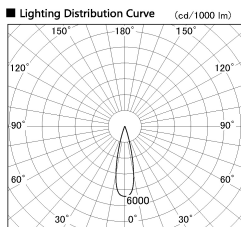

Item no. DD126-2025DB9027-LX

Series Name: Cledy versa L-G Antiglare
(DD126_AG-LX)

Dark Mirror Reflector

■ Direct Horizontal Illuminance DD126-2025DB9027-LX

φ	Illuminance Angle	Beam Angle	Vertical Illuminance (lx)
420	24°	25°	30190
850			7550
1270			3350
1700			1890
			1210
			840
			620
			470

Installation	Recessed mount
Type	Cledy versa L-G Antiglare (DD126_AG-LX)
Fixture wattage	18.6W
Beam angle	25deg
Color Temp.	2700K
CRI	Ra>90
Luminous	1419 lm
Body	Die-castaluminumalloy
Body finish	N/A
Trim finish	Black
Reflector finish	Dark Mirror
IP Rate	IP20
Light source	COB module
Input Voltage	AC220~240V
Dimming Type	Non-Dimmable
Certificate	CE,CCC
Cut Hole	125mm