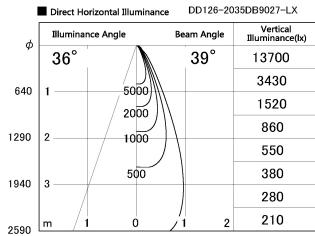

Item no. DD126-2035DB9027-LX

Series Name: Cledy versa L-G Antiglare  
(DD126\_AG-LX)

Dark Mirror Reflector

|                  |  |
|------------------|--|
| Installation     | Recessed mount                             |
| Type             | Cledy versa L-G Antiglare<br>(DD126_AG-LX) |
| Fixture wattage  | 18.6W                                      |
| Beam angle       | 38deg                                      |
| Color Temp.      | 2700K                                      |
| CRI              | Ra>90                                      |
| Luminous         | 1451 lm                                    |
| Body             | Die-castaluminumalloy                      |
| Body finish      | N/A  |
| Trim finish      | Black                                      |
| Reflector finish | Dark Mirror                                |
| IP Rate          | IP20                                       |
| Light source     | COB module                                 |
| Input Voltage    | AC220~240V                                 |
| Dimming Type     | Non-Dimmable                               |
| Certificate      | CE,CCC                                     |
| Cut Hole         | 125mm                                      |