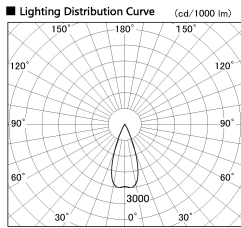

Item no. DD126-2035DB9027-LX

Series Name: Cledy versa L-G Antiglare  
(DD126\_AG-LX)

Dark Mirror Reflector

|                  |  |
|------------------|--|
| Installation     | Recessed mount                             |
| Type             | Cledy versa L-G Antiglare<br>(DD126_AG-LX) |
| Fixture wattage  | 18.6W                                      |
| Beam angle       | 38deg                                      |
| Color Temp.      | 2700K                                      |
| CRI              | Ra>90                                      |
| Luminous         | 1451 lm                                    |
| Body             | Die-castaluminumalloy                      |
| Body finish      | N/A  |
| Trim finish      | Black                                      |
| Reflector finish | Dark Mirror                                |
| IP Rate          | IP20                                       |
| Light source     | COB module                                 |
| Input Voltage    | AC220~240V                                 |
| Dimming Type     | Non-Dimmable                               |
| Certificate      | CE,CCC                                     |
| Cut Hole         | 125mm                                      |