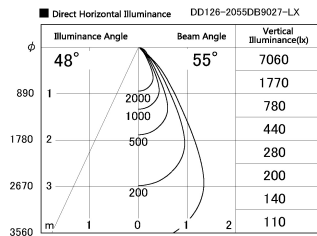

Item no. DD126-2055DB9027-LX

Series Name: Cledy versa L-G Antiglare
(DD126_AG-LX)

Dark Mirror Reflector

Installation	Recessed mount
Type	Cledy versa L-G Antiglare (DD126_AG-LX)
Fixture wattage	18.6W
Beam angle	55deg
Color Temp.	2700K
CRI	Ra>90
Luminous	1331 lm
Body	Die-castaluminumalloy
Body finish	N/A
Trim finish	Black
Reflector finish	Dark Mirror
IP Rate	IP20
Light source	COB module
Input Voltage	AC220~240V
Dimming Type	Non-Dimmable
Certificate	CE,CCC
Cut Hole	125mm