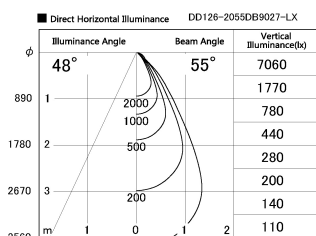

Item no. DD126-2055DB9027-LX

Series Name: Cledy versa L-G Antiglare
(DD126_AG-LX)

Dark Mirror Reflector

Installation	Recessed mount
Type	Cledy versa L-G Antiglare (DD126_AG-LX)
Fixture wattage	18.6W
Beam angle	55deg
Color Temp.	2700K
CRI	Ra>90
Luminous	1331 lm
Body	Die-cast aluminum alloy
Body finish	N/A
Trim finish	Black
Reflector finish	Dark Mirror
IP Rate	IP20
Light source	COB module
Input Voltage	AC220~240V
Dimming Type	Non-Dimmable
Certificate	CE,CCC
Cut Hole	125mm