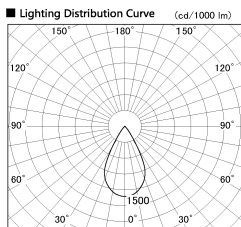

Item no. DD126-2055DB9027-LX

Series Name: Cledy versa L-G Antiglare
(DD126_AG-LX)

Dark Mirror Reflector

Installation	Recessed mount
Type	Cledy versa L-G Antiglare (DD126_AG-LX)
Fixture wattage	18.6W
Beam angle	55deg
Color Temp.	2700K
CRI	Ra>90
Luminous	1331 lm
Body	Die-castaluminumalloy
Body finish	N/A
Trim finish	Black
Reflector finish	Dark Mirror
IP Rate	IP20
Light source	COB module
Input Voltage	AC220~240V
Dimming Type	Non-Dimmable
Certificate	CE,CCC
Cut Hole	125mm