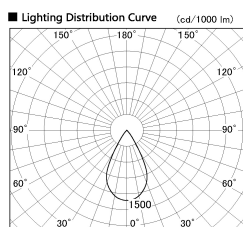

Item no. DD126-2055DB9027-LX

Series Name: Cledy versa L-G Antiglare
(DD126_AG-LX)

Dark Mirror Reflector

Installation	Recessed mount
Type	Cledy versa L-G Antiglare (DD126_AG-LX)
Fixture wattage	18.6W
Beam angle	55deg
Color Temp.	2700K
CRI	Ra>90
Luminous	1331 lm
Body	Die-cast aluminum alloy
Body finish	N/A
Trim finish	Black
Reflector finish	Dark Mirror
IP Rate	IP20
Light source	COB module
Input Voltage	AC220~240V
Dimming Type	Non-Dimmable
Certificate	CE,CCC
Cut Hole	125mm