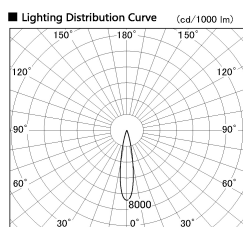

Item no. DD126-1415DB9027-LX

Series Name: Cledy versa L-G Antiglare
(DD126_AG-LX)

Dark Mirror Reflector

■ Direct Horizontal Illuminance DD126-1415DB9027-LX

φ	Illuminance Angle	Beam Angle	Vertical Illuminance (lx)
330	19°	19°	30910
660	2		7730
1000	3		3430
1330	m	0	1930
		1	1240
		2	860
			630
			480

Installation	Recessed mount
Type	Cledy versa L-G Antiglare (DD126_AG-LX)
Fixture wattage	14W
Beam angle	19deg
Color Temp.	2700K
CRI	Ra>90
Luminous	1090 lm
Body	Die-castaluminumalloy
Body finish	N/A
Trim finish	Black
Reflector finish	Dark Mirror
IP Rate	IP20
Light source	COB module
Input Voltage	AC220~240V
Dimming Type	Non-Dimmable
Certificate	CE,CCC
Cut Hole	100mm