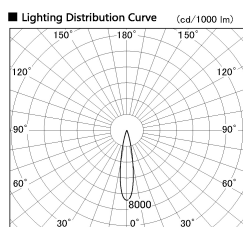

Item no. DD126-1415DB9027-LX

Series Name: Cledy versa L-G Antiglare
(DD126_AG-LX)

Dark Mirror Reflector

■ Direct Horizontal Illuminance DD126-1415DB9027-LX

φ	Illuminance Angle	Beam Angle	Vertical Illuminance (lx)
330	19°	19°	30910
660	2		7730
1000	3		3430
1330	m	0	1930
		1	1240
		2	860
			630
			480

Installation	Recessed mount
Type	Cledy versa L-G Antiglare (DD126_AG-LX)
Fixture wattage	14W
Beam angle	19deg
Color Temp.	2700K
CRI	Ra>90
Luminous	1090 lm
Body	Die-cast aluminum alloy
Body finish	N/A
Trim finish	Black
Reflector finish	Dark Mirror
IP Rate	IP20
Light source	COB module
Input Voltage	AC220~240V
Dimming Type	Non-Dimmable
Certificate	CE,CCC
Cut Hole	100mm