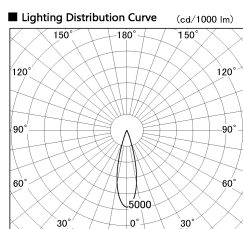

Item no. DD126-1425DB9027-LX

Series Name: Cledy versa L-G Antiglare
(DD126_AG-LX)

Dark Mirror Reflector

■ Direct Horizontal Illuminance DD126-1425DB9027-LX

Illuminance Angle	Beam Angle	Vertical Illuminance (lx)
25°	26°	23670
1		5920
		2630
2		1480
		950
3		660
		480
1770 m	1	500
	1	2
		370

Installation	Recessed mount
Type	Cledy versa L-G Antiglare (DD126_AG-LX)
Fixture wattage	14W
Beam angle	26deg
Color Temp.	2700K
CRI	Ra>90
Luminous	1216 lm
Body	Die-castaluminumalloy
Body finish	N/A
Trim finish	Black
Reflector finish	Dark Mirror
IP Rate	IP20
Light source	COB module
Input Voltage	AC220~240V
Dimming Type	Non-Dimmable
Certificate	CE,CCC
Cut Hole	100mm