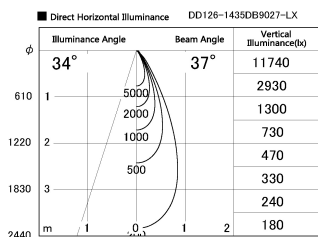

Item no. DD126-1435DB9027-LX

Series Name: Cledy versa L-G Antiglare
(DD126_AG-LX)

Dark Mirror Reflector

Installation	Recessed mount
Type	Cledy versa L-G Antiglare (DD126_AG-LX)
Fixture wattage	14W
Beam angle	38deg
Color Temp.	2700K
CRI	Ra>90
Luminous	1162 lm
Body	Die-cast aluminum alloy
Body finish	N/A
Trim finish	Black
Reflector finish	Dark Mirror
IP Rate	IP20
Light source	COB module
Input Voltage	AC220~240V
Dimming Type	Non-Dimmable
Certificate	CE,CCC
Cut Hole	100mm