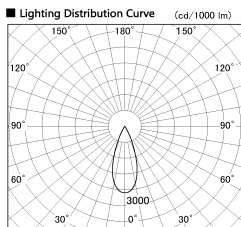

Item no. DD126-1435DB9027-LX

Series Name: Cledy versa L-G Antiglare  
(DD126\_AG-LX)

Dark Mirror Reflector

Installation	Recessed mount
Type	Cledy versa L-G Antiglare (DD126_AG-LX)
Fixture wattage	14W
Beam angle	38deg
Color Temp.	2700K
CRI	Ra>90
Luminous	1162 lm
Body	Die-cast aluminum alloy
Body finish	N/A
Trim finish	Black
Reflector finish	Dark Mirror
IP Rate	IP20
Light source	COB module
Input Voltage	AC220~240V
Dimming Type	Non-Dimmable
Certificate	CE,CCC
Cut Hole	100mm