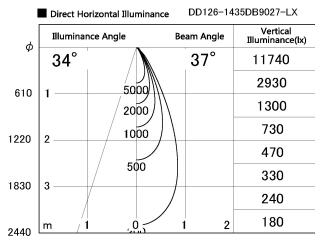

Item no. DD126-1435DB9027-LX

Series Name: Cledy versa L-G Antiglare  
(DD126\_AG-LX)

Dark Mirror Reflector

Installation	Recessed mount
Type	Cledy versa L-G Antiglare (DD126_AG-LX)
Fixture wattage	14W
Beam angle	38deg
Color Temp.	2700K
CRI	Ra>90
Luminous	1162 lm
Body	Die-cast aluminum alloy
Body finish	N/A
Trim finish	Black
Reflector finish	Dark Mirror
IP Rate	IP20
Light source	COB module
Input Voltage	AC220~240V
Dimming Type	Non-Dimmable
Certificate	CE,CCC
Cut Hole	100mm