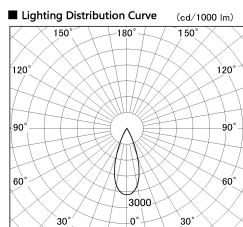

Item no. DD126-1435DB9027-LX

Series Name: Cledy versa L-G Antiglare
(DD126_AG-LX)

Dark Mirror Reflector

Installation	Recessed mount
Type	Cledy versa L-G Antiglare (DD126_AG-LX)
Fixture wattage	14W
Beam angle	38deg
Color Temp.	2700K
CRI	Ra>90
Luminous	1162 lm
Body	Die-cast aluminum alloy
Body finish	N/A
Trim finish	Black
Reflector finish	Dark Mirror
IP Rate	IP20
Light source	COB module
Input Voltage	AC220~240V
Dimming Type	Non-Dimmable
Certificate	CE,CCC
Cut Hole	100mm