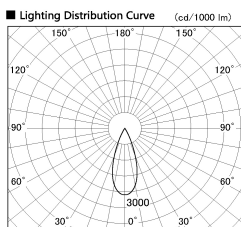

Item no. DD126-1435DB9027-LX

Series Name: Cledy versa L-G Antiglare
(DD126_AG-LX)

Dark Mirror Reflector

Installation	Recessed mount
Type	Cledy versa L-G Antiglare (DD126_AG-LX)
Fixture wattage	14W
Beam angle	38deg
Color Temp.	2700K
CRI	Ra>90
Luminous	1162 lm
Body	Die-cast aluminum alloy
Body finish	N/A
Trim finish	Black
Reflector finish	Dark Mirror
IP Rate	IP20
Light source	COB module
Input Voltage	AC220~240V
Dimming Type	Non-Dimmable
Certificate	CE,CCC
Cut Hole	100mm