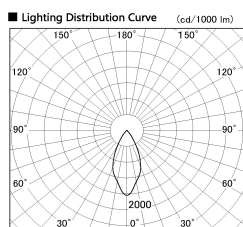

Item no. DD126-1455DB9027-LX

Series Name: Cledy versa L-G Antiglare
(DD126_AG-LX)

Dark Mirror Reflector

Installation	Recessed mount
Type	Cledy versa L-G Antiglare (DD126_AG-LX)
Fixture wattage	14W
Beam angle	48deg
Color Temp.	2700K
CRI	Ra>90
Luminous	1097 lm
Body	Die-cast aluminum alloy
Body finish	N/A
Trim finish	Black
Reflector finish	Dark Mirror
IP Rate	IP20
Light source	COB module
Input Voltage	AC220~240V
Dimming Type	Non-Dimmable
Certificate	CE,CCC
Cut Hole	100mm