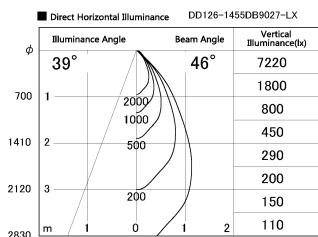

Item no. DD126-1455DB9027-LX

Series Name: Cledy versa L-G Antiglare
(DD126_AG-LX)

Dark Mirror Reflector

Installation	Recessed mount
Type	Cledy versa L-G Antiglare (DD126_AG-LX)
Fixture wattage	14W
Beam angle	48deg
Color Temp.	2700K
CRI	Ra>90
Luminous	1097 lm
Body	Die-cast aluminum alloy
Body finish	N/A
Trim finish	Black
Reflector finish	Dark Mirror
IP Rate	IP20
Light source	COB module
Input Voltage	AC220~240V
Dimming Type	Non-Dimmable
Certificate	CE,CCC
Cut Hole	100mm