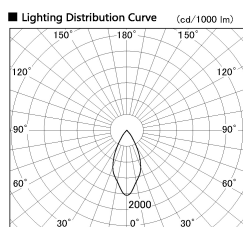

Item no. DD126-1455DB9027-LX

Series Name: Cledy versa L-G Antiglare  
(DD126\_AG-LX)

Dark Mirror Reflector

Installation	Recessed mount
Type	Cledy versa L-G Antiglare (DD126_AG-LX)
Fixture wattage	14W
Beam angle	48deg
Color Temp.	2700K
CRI	Ra>90
Luminous	1097 lm
Body	Die-cast aluminum alloy
Body finish	N/A
Trim finish	Black
Reflector finish	Dark Mirror
IP Rate	IP20
Light source	COB module
Input Voltage	AC220~240V
Dimming Type	Non-Dimmable
Certificate	CE,CCC
Cut Hole	100mm