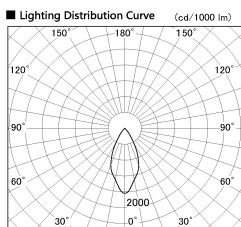

Item no. DD126-1455DB9027-LX

Series Name: Cledy versa L-G Antiglare
(DD126_AG-LX)

Dark Mirror Reflector

Installation	Recessed mount
Type	Cledy versa L-G Antiglare (DD126_AG-LX)
Fixture wattage	14W
Beam angle	48deg
Color Temp.	2700K
CRI	Ra>90
Luminous	1097 lm
Body	Die-cast aluminum alloy
Body finish	N/A
Trim finish	Black
Reflector finish	Dark Mirror
IP Rate	IP20
Light source	COB module
Input Voltage	AC220~240V
Dimming Type	Non-Dimmable
Certificate	CE,CCC
Cut Hole	100mm