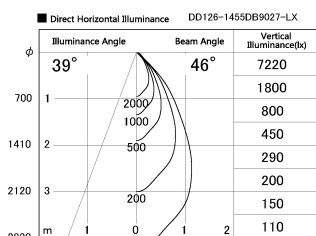

Item no. DD126-1455DB9027-LX

Series Name: Cledy versa L-G Antiglare  
(DD126\_AG-LX)

Dark Mirror Reflector

Installation	Recessed mount
Type	Cledy versa L-G Antiglare (DD126_AG-LX)
Fixture wattage	14W
Beam angle	48deg
Color Temp.	2700K
CRI	Ra>90
Luminous	1097 lm
Body	Die-cast aluminum alloy
Body finish	N/A
Trim finish	Black
Reflector finish	Dark Mirror
IP Rate	IP20
Light source	COB module
Input Voltage	AC220~240V
Dimming Type	Non-Dimmable
Certificate	CE,CCC
Cut Hole	100mm