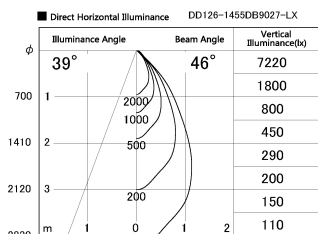

Item no. DD126-1455DB9027-LX

Series Name: Cledy versa L-G Antiglare
(DD126_AG-LX)

Dark Mirror Reflector

Installation	Recessed mount
Type	Cledy versa L-G Antiglare (DD126_AG-LX)
Fixture wattage	14W
Beam angle	48deg
Color Temp.	2700K
CRI	Ra>90
Luminous	1097 lm
Body	Die-cast aluminum alloy
Body finish	N/A
Trim finish	Black
Reflector finish	Dark Mirror
IP Rate	IP20
Light source	COB module
Input Voltage	AC220~240V
Dimming Type	Non-Dimmable
Certificate	CE,CCC
Cut Hole	100mm