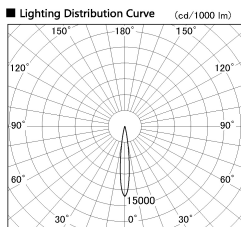

Item no. DD126-0815DB9027-LX

Series Name: Cledy versa L-G Antiglare  
(DD126\_AG-LX)

Dark Mirror Reflector

■ Direct Horizontal Illuminance DD126-0815DB9027-LX

φ	Illuminance Angle	Beam Angle	Vertical Illuminance (fc)
13°		14°	30170
220	1000		7540
1	5000		3350
450	2000		1890
2			1210
600	1000		840
3			620
910			470

Installation	Recessed mount
Type	Cledy versa L-G Antiglare (DD126_AG-LX)
Fixture wattage	7.4W
Beam angle	14deg
Color Temp.	2700K
CRI	Ra>90
Luminous	567 lm
Body	Die-cast aluminum alloy
Body finish	N/A
Trim finish	Black
Reflector finish	Dark Mirror
IP Rate	IP20
Light source	COB module
Input Voltage	AC220~240V
Dimming Type	Non-Dimmable
Certificate	CE,CCC
Cut Hole	100mm