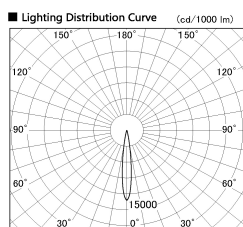

Item no. DD126-0815DB9027-LX

Series Name: Cledy versa L-G Antiglare
(DD126_AG-LX)

Dark Mirror Reflector

■ Direct Horizontal Illuminance DD126-0815DB9027-LX

φ	Illuminance Angle	Beam Angle	Vertical Illuminance (lx)
13°		14°	30170
220	1000		7540
	5000		3350
450	2000		1890
680	1000		1210
910			840
			620
			470

Installation	Recessed mount
Type	Cledy versa L-G Antiglare (DD126_AG-LX)
Fixture wattage	7.4W
Beam angle	14deg
Color Temp.	2700K
CRI	Ra>90
Luminous	567 lm
Body	Die-castaluminumalloy
Body finish	N/A
Trim finish	Black
Reflector finish	Dark Mirror
IP Rate	IP20
Light source	COB module
Input Voltage	AC220~240V
Dimming Type	Non-Dimmable
Certificate	CE,CCC
Cut Hole	100mm