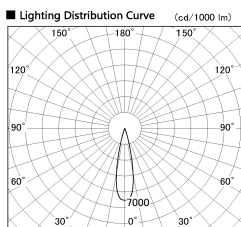

Item no. DD126-0825DB9027-LX

Series Name: Cledy versa L-G Antiglare
(DD126_AG-LX)

Dark Mirror Reflector

■ Direct Horizontal Illuminance DD126-0825DB9027-LX

φ	Illuminance Angle	Beam Angle	Vertical Illuminance (lx)
380	22°	23°	15860
770			3970
1160			1760
1550			990
			630
			440
			320
			250

Installation	Recessed mount
Type	Cledy versa L-G Antiglare (DD126_AG-LX)
Fixture wattage	7.4W
Beam angle	22deg
Color Temp.	2700K
CRI	Ra>90
Luminous	623 lm
Body	Die-cast aluminum alloy
Body finish	N/A
Trim finish	Black
Reflector finish	Dark Mirror
IP Rate	IP20
Light source	COB module
Input Voltage	AC220~240V
Dimming Type	Non-Dimmable
Certificate	CE,CCC
Cut Hole	100mm