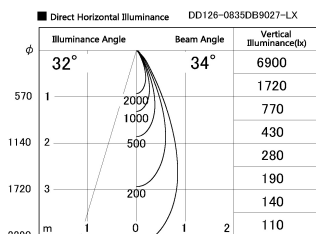

Item no. DD126-0835DB9027-LX

Series Name: Cledy versa L-G Antiglare  
(DD126\_AG-LX)

Dark Mirror Reflector

Installation	Recessed mount
Type	Cledy versa L-G Antiglare (DD126_AG-LX)
Fixture wattage	7.4W
Beam angle	34deg
Color Temp.	2700K
CRI	Ra>90
Luminous	595 lm
Body	Die-castaluminumalloy
Body finish	N/A
Trim finish	Black
Reflector finish	Dark Mirror
IP Rate	IP20
Light source	COB module
Input Voltage	AC220~240V
Dimming Type	Non-Dimmable
Certificate	CE,CCC
Cut Hole	100mm