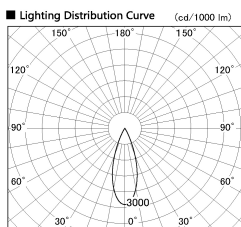

Item no. DD126-0835DB9027-LX

Series Name: Cledy versa L-G Antiglare  
(DD126\_AG-LX)

Dark Mirror Reflector

Installation	Recessed mount
Type	Cledy versa L-G Antiglare (DD126_AG-LX)
Fixture wattage	7.4W
Beam angle	34deg
Color Temp.	2700K
CRI	Ra>90
Luminous	595 lm
Body	Die-castaluminumalloy
Body finish	N/A
Trim finish	Black
Reflector finish	Dark Mirror
IP Rate	IP20
Light source	COB module
Input Voltage	AC220~240V
Dimming Type	Non-Dimmable
Certificate	CE,CCC
Cut Hole	100mm