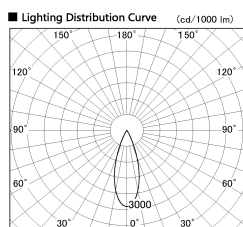

Item no. DD126-0835DB9027-LX

Series Name: Cledy versa L-G Antiglare  
(DD126\_AG-LX)

Dark Mirror Reflector

Installation	Recessed mount
Type	Cledy versa L-G Antiglare (DD126_AG-LX)
Fixture wattage	7.4W
Beam angle	34deg
Color Temp.	2700K
CRI	Ra>90
Luminous	595 lm
Body	Die-cast aluminum alloy
Body finish	N/A
Trim finish	Black
Reflector finish	Dark Mirror
IP Rate	IP20
Light source	COB module
Input Voltage	AC220~240V
Dimming Type	Non-Dimmable
Certificate	CE,CCC
Cut Hole	100mm