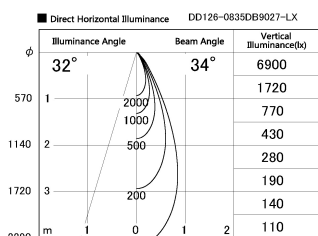

Item no. DD126-0835DB9027-LX

Series Name: Cledy versa L-G Antiglare  
(DD126\_AG-LX)

Dark Mirror Reflector

Installation	Recessed mount
Type	Cledy versa L-G Antiglare (DD126_AG-LX)
Fixture wattage	7.4W
Beam angle	34deg
Color Temp.	2700K
CRI	Ra>90
Luminous	595 lm
Body	Die-cast aluminum alloy
Body finish	N/A
Trim finish	Black
Reflector finish	Dark Mirror
IP Rate	IP20
Light source	COB module
Input Voltage	AC220~240V
Dimming Type	Non-Dimmable
Certificate	CE,CCC
Cut Hole	100mm