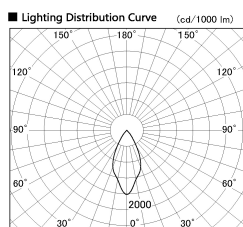

Item no. DD126-0855DB9027-LX

Series Name: Cledy versa L-G Antiglare  
(DD126\_AG-LX)

Dark Mirror Reflector

Installation	Recessed mount
Type	Cledy versa L-G Antiglare (DD126_AG-LX)
Fixture wattage	7.4W
Beam angle	48deg
Color Temp.	2700K
CRI	Ra>90
Luminous	558 lm
Body	Die-castaluminumalloy
Body finish	N/A
Trim finish	Black
Reflector finish	Dark Mirror
IP Rate	IP20
Light source	COB module
Input Voltage	AC220~240V
Dimming Type	Non-Dimmable
Certificate	CE,CCC
Cut Hole	100mm