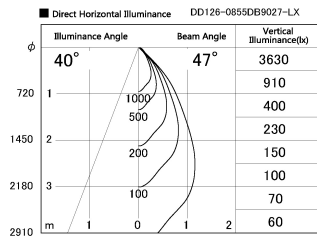

Item no. DD126-0855DB9027-LX

Series Name: Cledy versa L-G Antiglare
(DD126_AG-LX)

Dark Mirror Reflector

| | |
|------------------|--|
| Installation | Recessed mount |
| Type | Cledy versa L-G Antiglare (DD126_AG-LX) |
| Fixture wattage | 7.4W |
| Beam angle | 48deg |
| Color Temp. | 2700K |
| CRI | Ra>90 |
| Luminous | 558 lm |
| Body | Die-castaluminumalloy |
| Body finish | N/A |
| Trim finish | Black |
| Reflector finish | Dark Mirror |
| IP Rate | IP20 |
| Light source | COB module |
| Input Voltage | AC220~240V |
| Dimming Type | Non-Dimmable |
| Certificate | CE,CCC |
| Cut Hole | 100mm |