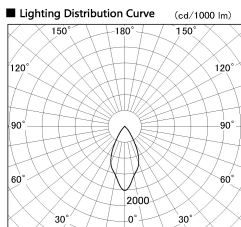

Item no. DD126-0855DB9027-LX

Series Name: Cledy versa L-G Antiglare  
(DD126\_AG-LX)

Dark Mirror Reflector

Installation	Recessed mount
Type	Cledy versa L-G Antiglare (DD126_AG-LX)
Fixture wattage	7.4W
Beam angle	48deg
Color Temp.	2700K
CRI	Ra>90
Luminous	558 lm
Body	Die-castaluminumalloy
Body finish	N/A
Trim finish	Black
Reflector finish	Dark Mirror
IP Rate	IP20
Light source	COB module
Input Voltage	AC220~240V
Dimming Type	Non-Dimmable
Certificate	CE,CCC
Cut Hole	100mm