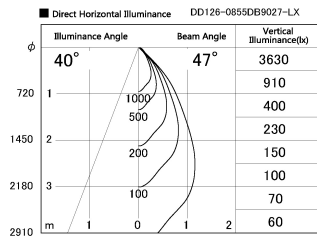

Item no. DD126-0855DB9027-LX

Series Name: Cledy versa L-G Antiglare  
(DD126\_AG-LX)

Dark Mirror Reflector

Installation	Recessed mount
Type	Cledy versa L-G Antiglare (DD126_AG-LX)
Fixture wattage	7.4W
Beam angle	48deg
Color Temp.	2700K
CRI	Ra>90
Luminous	558 lm
Body	Die-castaluminumalloy
Body finish	N/A
Trim finish	Black
Reflector finish	Dark Mirror
IP Rate	IP20
Light source	COB module
Input Voltage	AC220~240V
Dimming Type	Non-Dimmable
Certificate	CE,CCC
Cut Hole	100mm