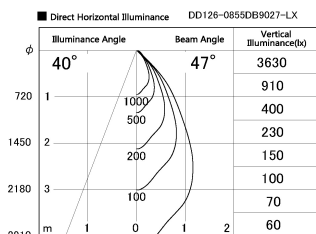

Item no. DD126-0855DB9027-LX

Series Name: Cledy versa L-G Antiglare  
(DD126\_AG-LX)

Dark Mirror Reflector

Installation	Recessed mount
Type	Cledy versa L-G Antiglare (DD126_AG-LX)
Fixture wattage	7.4W
Beam angle	48deg
Color Temp.	2700K
CRI	Ra>90
Luminous	558 lm
Body	Die-castaluminumalloy
Body finish	N/A
Trim finish	Black
Reflector finish	Dark Mirror
IP Rate	IP20
Light source	COB module
Input Voltage	AC220~240V
Dimming Type	Non-Dimmable
Certificate	CE,CCC
Cut Hole	100mm