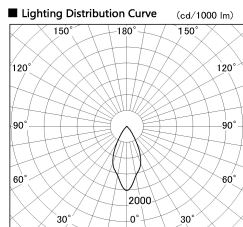

Item no. DD126-0855DB9027-LX

Series Name: Cledy versa L-G Antiglare
(DD126_AG-LX)

Dark Mirror Reflector

| | |
|------------------|--|
| Installation | Recessed mount |
| Type | Cledy versa L-G Antiglare (DD126_AG-LX) |
| Fixture wattage | 7.4W |
| Beam angle | 48deg |
| Color Temp. | 2700K |
| CRI | Ra>90 |
| Luminous | 558 lm |
| Body | Die-castaluminumalloy |
| Body finish | N/A |
| Trim finish | Black |
| Reflector finish | Dark Mirror |
| IP Rate | IP20 |
| Light source | COB module |
| Input Voltage | AC220~240V |
| Dimming Type | Non-Dimmable |
| Certificate | CE,CCC |
| Cut Hole | 100mm |