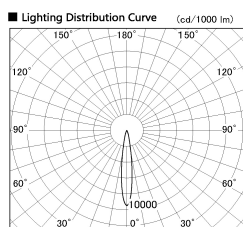

Item no. DD126-4015DB9030-LX

Series Name: Cledy versa L-G Antiglare  
(DD126\_AG-LX)

Dark Mirror Reflector

■ Direct Horizontal Illuminance DD126-4015DB9030-LX

φ	Illuminance Angle	Beam Angle	Vertical Illuminance (lx)
14°		15°	119490
240	50000		29870
1	20000		13280
490	10000		7470
2			4780
730	5000		3320
3			2440
980			1870

Installation	Recessed mount
Type	Cledy versa L-G Antiglare (DD126_AG-LX)
Fixture wattage	38.5W
Beam angle	15deg
Color Temp.	3000K
CRI	Ra>90
Luminous	3130 lm
Body	Die-cast aluminum alloy
Body finish	N/A
Trim finish	Black
Reflector finish	Dark Mirror
IP Rate	IP20
Light source	COB module
Input Voltage	AC220~240V
Dimming Type	Non-Dimmable
Certificate	CE,CCC
Cut Hole	150mm