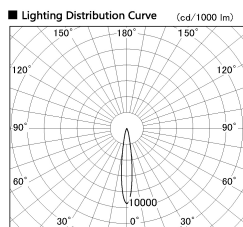

Item no. DD126-4015DB9030-LX

Series Name: Cledy versa L-G Antiglare
(DD126_AG-LX)

Dark Mirror Reflector

■ Direct Horizontal Illuminance DD126-4015DB9030-LX

φ	Illuminance Angle	Beam Angle	Vertical Illuminance (lx)
14°		15°	119490
240	50000		29870
	20000		13280
490	10000		7470
730	5000		4780
980			3320
			2440
			1870

Installation	Recessed mount
Type	Cledy versa L-G Antiglare (DD126_AG-LX)
Fixture wattage	38.5W
Beam angle	15deg
Color Temp.	3000K
CRI	Ra>90
Luminous	3130 lm
Body	Die-cast aluminum alloy
Body finish	N/A
Trim finish	Black
Reflector finish	Dark Mirror
IP Rate	IP20
Light source	COB module
Input Voltage	AC220~240V
Dimming Type	Non-Dimmable
Certificate	CE,CCC
Cut Hole	150mm