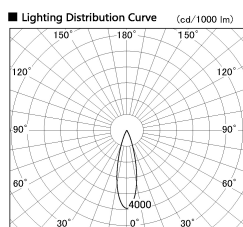

Item no. DD126-4025DB9030-LX

Series Name: Cledy versa L-G Antiglare
(DD126_AG-LX)

Dark Mirror Reflector

■ Direct Horizontal Illuminance DD126-4025DB9030-LX

φ	Illuminance Angle	Beam Angle	Vertical Illuminance (lx)
440	25°	27°	53460
880			13370
1330			5940
1770			3340
			2140
			1490
			1090
			840

Installation	Recessed mount
Type	Cledy versa L-G Antiglare (DD126_AG-LX)
Fixture wattage	38.5W
Beam angle	27deg
Color Temp.	3000K
CRI	Ra>90
Luminous	3375 lm
Body	Die-castaluminumalloy
Body finish	N/A
Trim finish	Black
Reflector finish	Dark Mirror
IP Rate	IP20
Light source	COB module
Input Voltage	AC220~240V
Dimming Type	Non-Dimmable
Certificate	CE,CCC
Cut Hole	150mm