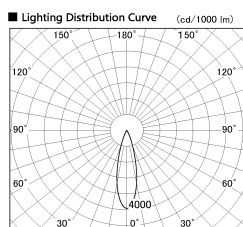

Item no. DD126-4025DB9030-LX

Series Name: Cledy versa L-G Antiglare
(DD126_AG-LX)

Dark Mirror Reflector

■ Direct Horizontal Illuminance DD126-4025DB9030-LX

φ	Illuminance Angle	Beam Angle	Vertical Illuminance (lx)
440	25°	27°	53460
1330			13370
880			5940
1770			3340
			2140
			1490
			1090
			840

Installation	Recessed mount
Type	Cledy versa L-G Antiglare (DD126_AG-LX)
Fixture wattage	38.5W
Beam angle	27deg
Color Temp.	3000K
CRI	Ra>90
Luminous	3375 lm
Body	Die-castaluminumalloy
Body finish	N/A
Trim finish	Black
Reflector finish	Dark Mirror
IP Rate	IP20
Light source	COB module
Input Voltage	AC220~240V
Dimming Type	Non-Dimmable
Certificate	CE,CCC
Cut Hole	150mm