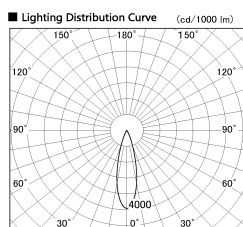

Item no. DD126-4025DB9030-LX

Series Name: Cledy versa L-G Antiglare  
(DD126\_AG-LX)

Dark Mirror Reflector

■ Direct Horizontal Illuminance DD126-4025DB9030-LX

φ	Illuminance Angle	Beam Angle	Vertical Illuminance (lx)
440	25°	27°	53460
880			13370
1330			5940
1770			3340
			2140
			1490
			1090
			840

Installation	Recessed mount
Type	Cledy versa L-G Antiglare (DD126_AG-LX)
Fixture wattage	38.5W
Beam angle	27deg
Color Temp.	3000K
CRI	Ra>90
Luminous	3375 lm
Body	Die-castaluminumalloy
Body finish	N/A
Trim finish	Black
Reflector finish	Dark Mirror
IP Rate	IP20
Light source	COB module
Input Voltage	AC220~240V
Dimming Type	Non-Dimmable
Certificate	CE,CCC
Cut Hole	150mm