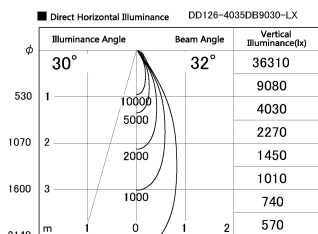

Item no. DD126-4035DB9030-LX

Series Name: Cledy versa L-G Antiglare
(DD126_AG-LX)

Dark Mirror Reflector

| | |
|------------------|--|
| Installation | Recessed mount |
| Type | Cledy versa L-G Antiglare (DD126_AG-LX) |
| Fixture wattage | 38.5W |
| Beam angle | 32deg |
| Color Temp. | 3000K |
| CRI | Ra>90 |
| Luminous | 3330 lm |
| Body | Die-cast aluminum alloy |
| Body finish | N/A |
| Trim finish | Black |
| Reflector finish | Dark Mirror |
| IP Rate | IP20 |
| Light source | COB module |
| Input Voltage | AC220~240V |
| Dimming Type | Non-Dimmable |
| Certificate | CE,CCC |
| Cut Hole | 150mm |