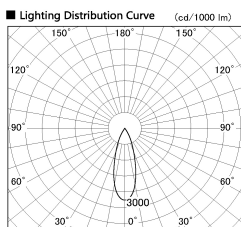

Item no. DD126-4035DB9030-LX

Series Name: Cledy versa L-G Antiglare
(DD126_AG-LX)

Dark Mirror Reflector

| | |
|------------------|--|
| Installation | Recessed mount |
| Type | Cledy versa L-G Antiglare (DD126_AG-LX) |
| Fixture wattage | 38.5W |
| Beam angle | 32deg |
| Color Temp. | 3000K |
| CRI | Ra>90 |
| Luminous | 3330 lm |
| Body | Die-cast aluminum alloy |
| Body finish | N/A |
| Trim finish | Black |
| Reflector finish | Dark Mirror |
| IP Rate | IP20 |
| Light source | COB module |
| Input Voltage | AC220~240V |
| Dimming Type | Non-Dimmable |
| Certificate | CE,CCC |
| Cut Hole | 150mm |