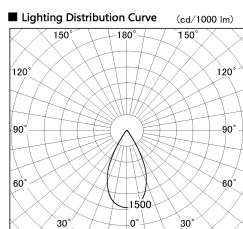

Item no. DD126-4055DB9030-LX

Series Name: Cledy versa L-G Antiglare  
(DD126\_AG-LX)

Dark Mirror Reflector

Installation	Recessed mount
Type	Cledy versa L-G Antiglare (DD126_AG-LX)
Fixture wattage	38.5W
Beam angle	51deg
Color Temp.	3000K
CRI	Ra>90
Luminous	2885 lm
Body	Die-castaluminumalloy
Body finish	N/A
Trim finish	Black
Reflector finish	Dark Mirror
IP Rate	IP20
Light source	COB module
Input Voltage	AC220~240V
Dimming Type	Non-Dimmable
Certificate	CE,CCC
Cut Hole	150mm