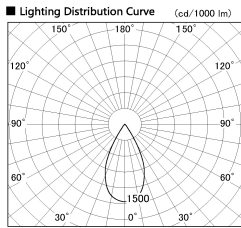

Item no. DD126-4055DB9030-LX

Series Name: Cledy versa L-G Antiglare
(DD126_AG-LX)

Dark Mirror Reflector

Installation	Recessed mount
Type	Cledy versa L-G Antiglare (DD126_AG-LX)
Fixture wattage	38.5W
Beam angle	51deg
Color Temp.	3000K
CRI	Ra>90
Luminous	2885 lm
Body	Die-cast aluminum alloy
Body finish	N/A
Trim finish	Black
Reflector finish	Dark Mirror
IP Rate	IP20
Light source	COB module
Input Voltage	AC220~240V
Dimming Type	Non-Dimmable
Certificate	CE,CCC
Cut Hole	150mm