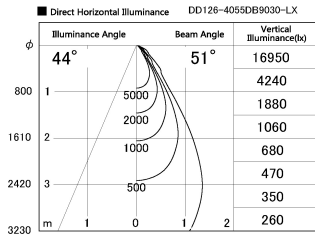

Item no. DD126-4055DB9030-LX

Series Name: Cledy versa L-G Antiglare
(DD126_AG-LX)

Dark Mirror Reflector

Installation	Recessed mount
Type	Cledy versa L-G Antiglare (DD126_AG-LX)
Fixture wattage	38.5W
Beam angle	51deg
Color Temp.	3000K
CRI	Ra>90
Luminous	2885 lm
Body	Die-cast aluminum alloy
Body finish	N/A
Trim finish	Black
Reflector finish	Dark Mirror
IP Rate	IP20
Light source	COB module
Input Voltage	AC220~240V
Dimming Type	Non-Dimmable
Certificate	CE,CCC
Cut Hole	150mm