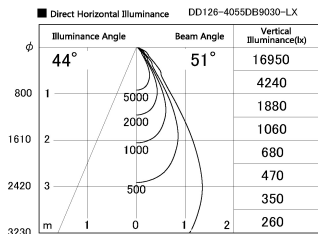

Item no. DD126-4055DB9030-LX

Series Name: Cledy versa L-G Antiglare  
(DD126\_AG-LX)

Dark Mirror Reflector

Installation	Recessed mount
Type	Cledy versa L-G Antiglare (DD126_AG-LX)
Fixture wattage	38.5W
Beam angle	51deg
Color Temp.	3000K
CRI	Ra>90
Luminous	2885 lm
Body	Die-castaluminumalloy
Body finish	N/A
Trim finish	Black
Reflector finish	Dark Mirror
IP Rate	IP20
Light source	COB module
Input Voltage	AC220~240V
Dimming Type	Non-Dimmable
Certificate	CE,CCC
Cut Hole	150mm