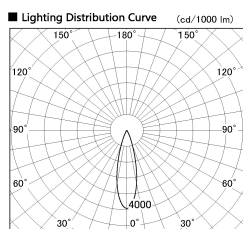

Item no. DD126-3725DB9030-LX

Series Name: Cledy versa L-G Antiglare  
(DD126\_AG-LX)

Dark Mirror Reflector

■ Direct Horizontal Illuminance DD126-3725DB9030-LX

φ	Illuminance Angle	Beam Angle	Vertical Illuminance (lx)
	25°	27°	50870
440	20000		12720
	10000		5650
880	5000		3180
	2000		2030
1330			1410
			1040
1770			790

Installation	Recessed mount
Type	Cledy versa L-G Antiglare (DD126_AG-LX)
Fixture wattage	35.5W
Beam angle	27deg
Color Temp.	3000K
CRI	Ra>90
Luminous	3211 lm
Body	Die-cast aluminum alloy
Body finish	N/A
Trim finish	Black
Reflector finish	Dark Mirror
IP Rate	IP20
Light source	COB module
Input Voltage	AC220~240V
Dimming Type	Non-Dimmable
Certificate	CE,CCC
Cut Hole	150mm