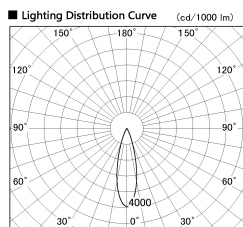

Item no. DD126-3725DB9030-LX

Series Name: Cledy versa L-G Antiglare
(DD126_AG-LX)

Dark Mirror Reflector

■ Direct Horizontal Illuminance DD126-3725DB9030-LX

φ	Illuminance Angle	Beam Angle	Vertical Illuminance (lx)
25°		27°	50870
440	20000		12720
	10000		5650
880	5000		3180
1330	2000		2030
1770	1000		1410
		1°	1040
		2°	790

Installation	Recessed mount
Type	Cledy versa L-G Antiglare (DD126_AG-LX)
Fixture wattage	35.5W
Beam angle	27deg
Color Temp.	3000K
CRI	Ra>90
Luminous	3211 lm
Body	Die-castaluminumalloy
Body finish	N/A
Trim finish	Black
Reflector finish	Dark Mirror
IP Rate	IP20
Light source	COB module
Input Voltage	AC220~240V
Dimming Type	Non-Dimmable
Certificate	CE,CCC
Cut Hole	150mm