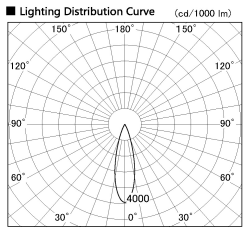

Item no. DD126-3725DB9030-LX

Series Name: Cledy versa L-G Antiglare
(DD126_AG-LX)

Dark Mirror Reflector

■ Direct Horizontal Illuminance DD126-3725DB9030-LX

φ	Illuminance Angle	Beam Angle	Vertical Illuminance (lx)
	25°	27°	50870
440	20000		12720
	10000		5650
880	5000		3180
	2000		2030
1330			1410
			1040
1770			790

Installation	Recessed mount
Type	Cledy versa L-G Antiglare (DD126_AG-LX)
Fixture wattage	35.5W
Beam angle	27deg
Color Temp.	3000K
CRI	Ra>90
Luminous	3211 lm
Body	Die-castaluminumalloy
Body finish	N/A
Trim finish	Black
Reflector finish	Dark Mirror
IP Rate	IP20
Light source	COB module
Input Voltage	AC220~240V
Dimming Type	Non-Dimmable
Certificate	CE,CCC
Cut Hole	150mm