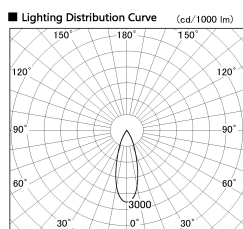

Item no. DD126-3735DB9030-LX

Series Name: Cledy versa L-G Antiglare
(DD126_AG-LX)

Dark Mirror Reflector

■ Direct Horizontal Illuminance DD126-3735DB9030-LX

φ	Illuminance Angle	Beam Angle	Vertical Illuminance (lx)
530	30°	32°	34550
1070			8640
1600			3840
2140			2160
			1380
			960
			710
			540

Installation	Recessed mount
Type	Cledy versa L-G Antiglare (DD126_AG-LX)
Fixture wattage	35.5W
Beam angle	32deg
Color Temp.	3000K
CRI	Ra>90
Luminous	3168 lm
Body	Die-castaluminumalloy
Body finish	N/A
Trim finish	Black
Reflector finish	Dark Mirror
IP Rate	IP20
Light source	COB module
Input Voltage	AC220~240V
Dimming Type	Non-Dimmable
Certificate	CE,CCC
Cut Hole	150mm