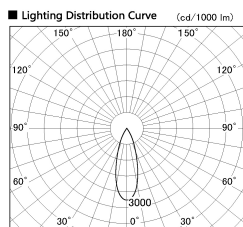

Item no. DD126-3735DB9030-LX

Series Name: Cledy versa L-G Antiglare
(DD126_AG-LX)

Dark Mirror Reflector

■ Direct Horizontal Illuminance DD126-3735DB9030-LX

φ	Illuminance Angle	Beam Angle	Vertical Illuminance (lx)
30°		32°	34550
530	1		8640
			3840
1070	2		2160
			1380
1600	3		960
			710
2140	m	1 0 1 2	540

Installation	Recessed mount
Type	Cledy versa L-G Antiglare (DD126_AG-LX)
Fixture wattage	35.5W
Beam angle	32deg
Color Temp.	3000K
CRI	Ra>90
Luminous	3168 lm
Body	Die-castaluminumalloy
Body finish	N/A
Trim finish	Black
Reflector finish	Dark Mirror
IP Rate	IP20
Light source	COB module
Input Voltage	AC220~240V
Dimming Type	Non-Dimmable
Certificate	CE,CCC
Cut Hole	150mm