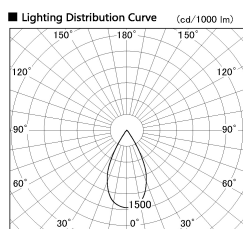

Item no. DD126-3755DB9030-LX

Series Name: Cledy versa L-G Antiglare
(DD126_AG-LX)

Dark Mirror Reflector

Installation	Recessed mount
Type	Cledy versa L-G Antiglare (DD126_AG-LX)
Fixture wattage	35.5W
Beam angle	51deg
Color Temp.	3000K
CRI	Ra>90
Luminous	2745 lm
Body	Die-cast aluminum alloy
Body finish	N/A
Trim finish	Black
Reflector finish	Dark Mirror
IP Rate	IP20
Light source	COB module
Input Voltage	AC220~240V
Dimming Type	Non-Dimmable
Certificate	CE,CCC
Cut Hole	150mm