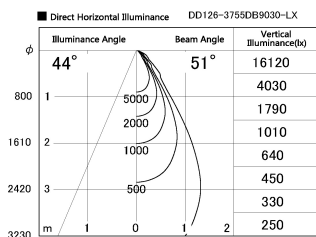

Item no. DD126-3755DB9030-LX

Series Name: Cledy versa L-G Antiglare
(DD126_AG-LX)

Dark Mirror Reflector

Installation	Recessed mount
Type	Cledy versa L-G Antiglare (DD126_AG-LX)
Fixture wattage	35.5W
Beam angle	51deg
Color Temp.	3000K
CRI	Ra>90
Luminous	2745 lm
Body	Die-cast aluminum alloy
Body finish	N/A
Trim finish	Black
Reflector finish	Dark Mirror
IP Rate	IP20
Light source	COB module
Input Voltage	AC220~240V
Dimming Type	Non-Dimmable
Certificate	CE,CCC
Cut Hole	150mm