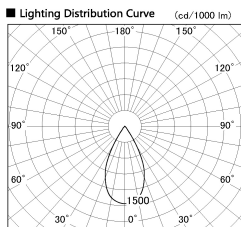

Item no. DD126-3755DB9030-LX

Series Name: Cledy versa L-G Antiglare
(DD126_AG-LX)

Dark Mirror Reflector

■ Direct Horizontal Illuminance DD126-3755DB9030-LX

| φ | Illuminance Angle | Beam Angle | Vertical Illuminance (lx) |
|---|-------------------|------------|---------------------------|
| 1 | 44° | 51° | 16120 |
| 2 | | | 4030 |
| 3 | | | 1790 |
| 4 | | | 1010 |
| 5 | | | 640 |
| 6 | | | 450 |
| 7 | | | 330 |
| 8 | | | 250 |

| | |
|------------------|--|
| Installation | Recessed mount |
| Type | Cledy versa L-G Antiglare (DD126_AG-LX) |
| Fixture wattage | 35.5W |
| Beam angle | 51deg |
| Color Temp. | 3000K |
| CRI | Ra>90 |
| Luminous | 2745 lm |
| Body | Die-cast aluminum alloy |
| Body finish | N/A |
| Trim finish | Black |
| Reflector finish | Dark Mirror |
| IP Rate | IP20 |
| Light source | COB module |
| Input Voltage | AC220~240V |
| Dimming Type | Non-Dimmable |
| Certificate | CE,CCC |
| Cut Hole | 150mm |