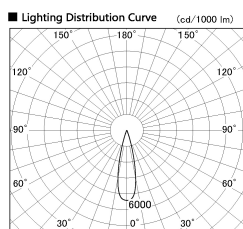

Item no. DD126-2525DB9030-LX

Series Name: Cledy versa L-G Antiglare
(DD126_AG-LX)

Dark Mirror Reflector

■ Direct Horizontal Illuminance DD126-2525DB9030-LX

φ	Illuminance Angle	Beam Angle	Vertical Illuminance (lx)
420	24°	25°	40520
850			10130
1270			4500
1700			2530
			1620
			1130
			830
			630

Installation	Recessed mount
Type	Cledy versa L-G Antiglare (DD126_AG-LX)
Fixture wattage	24W
Beam angle	25deg
Color Temp.	3000K
CRI	Ra>90
Luminous	1904 lm
Body	Die-castaluminumalloy
Body finish	N/A
Trim finish	Black
Reflector finish	Dark Mirror
IP Rate	IP20
Light source	COB module
Input Voltage	AC220~240V
Dimming Type	Non-Dimmable
Certificate	CE,CCC
Cut Hole	125mm