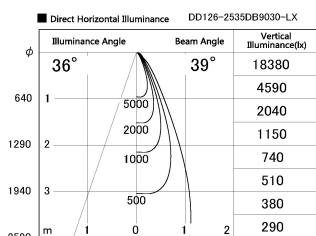

Item no. DD126-2535DB9030-LX

Series Name: Cledy versa L-G Antiglare  
(DD126\_AG-LX)

Dark Mirror Reflector

Installation	Recessed mount
Type	Cledy versa L-G Antiglare (DD126_AG-LX)
Fixture wattage	24W
Beam angle	38deg
Color Temp.	3000K
CRI	Ra>90
Luminous	1946 lm
Body	Die-castaluminumalloy
Body finish	N/A
Trim finish	Black
Reflector finish	Dark Mirror
IP Rate	IP20
Light source	COB module
Input Voltage	AC220~240V
Dimming Type	Non-Dimmable
Certificate	CE,CCC
Cut Hole	125mm