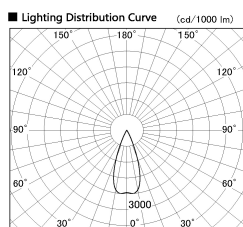

Item no. DD126-2535DB9030-LX

Series Name: Cledy versa L-G Antiglare
(DD126_AG-LX)

Dark Mirror Reflector

| | |
|------------------|--|
| Installation | Recessed mount |
| Type | Cledy versa L-G Antiglare (DD126_AG-LX) |
| Fixture wattage | 24W |
| Beam angle | 38deg |
| Color Temp. | 3000K |
| CRI | Ra>90 |
| Luminous | 1946 lm |
| Body | Die-castaluminumalloy |
| Body finish | N/A |
| Trim finish | Black |
| Reflector finish | Dark Mirror |
| IP Rate | IP20 |
| Light source | COB module |
| Input Voltage | AC220~240V |
| Dimming Type | Non-Dimmable |
| Certificate | CE,CCC |
| Cut Hole | 125mm |