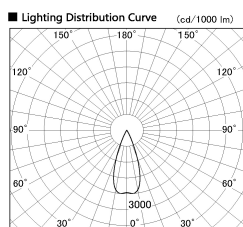

Item no. DD126-2535DB9030-LX

Series Name: Cledy versa L-G Antiglare  
(DD126\_AG-LX)

Dark Mirror Reflector

Installation	Recessed mount
Type	Cledy versa L-G Antiglare (DD126_AG-LX)
Fixture wattage	24W
Beam angle	38deg
Color Temp.	3000K
CRI	Ra>90
Luminous	1946 lm
Body	Die-castaluminumalloy
Body finish	N/A
Trim finish	Black
Reflector finish	Dark Mirror
IP Rate	IP20
Light source	COB module
Input Voltage	AC220~240V
Dimming Type	Non-Dimmable
Certificate	CE,CCC
Cut Hole	125mm