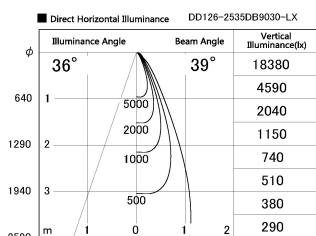

Item no. DD126-2535DB9030-LX

Series Name: Cledy versa L-G Antiglare
(DD126_AG-LX)

Dark Mirror Reflector

| | |
|------------------|--|
| Installation | Recessed mount |
| Type | Cledy versa L-G Antiglare (DD126_AG-LX) |
| Fixture wattage | 24W |
| Beam angle | 38deg |
| Color Temp. | 3000K |
| CRI | Ra>90 |
| Luminous | 1946 lm |
| Body | Die-castaluminumalloy |
| Body finish | N/A |
| Trim finish | Black |
| Reflector finish | Dark Mirror |
| IP Rate | IP20 |
| Light source | COB module |
| Input Voltage | AC220~240V |
| Dimming Type | Non-Dimmable |
| Certificate | CE,CCC |
| Cut Hole | 125mm |