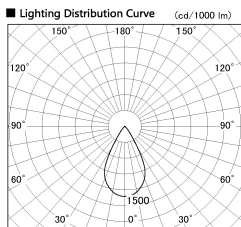

Item no. DD126-2555DB9030-LX

Series Name: Cledy versa L-G Antiglare
(DD126_AG-LX)

Dark Mirror Reflector

Installation	Recessed mount
Type	Cledy versa L-G Antiglare (DD126_AG-LX)
Fixture wattage	24W
Beam angle	55deg
Color Temp.	3000K
CRI	Ra>90
Luminous	1785 lm
Body	Die-cast aluminum alloy
Body finish	N/A
Trim finish	Black
Reflector finish	Dark Mirror
IP Rate	IP20
Light source	COB module
Input Voltage	AC220~240V
Dimming Type	Non-Dimmable
Certificate	CE,CCC
Cut Hole	125mm