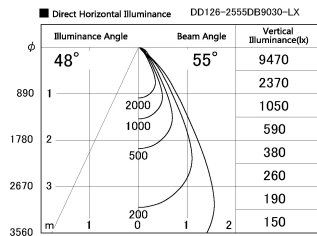

Item no. DD126-2555DB9030-LX

Series Name: Cledy versa L-G Antiglare
(DD126_AG-LX)

Dark Mirror Reflector

Installation	Recessed mount
Type	Cledy versa L-G Antiglare (DD126_AG-LX)
Fixture wattage	24W
Beam angle	55deg
Color Temp.	3000K
CRI	Ra>90
Luminous	1785 lm
Body	Die-cast aluminum alloy
Body finish	N/A
Trim finish	Black
Reflector finish	Dark Mirror
IP Rate	IP20
Light source	COB module
Input Voltage	AC220~240V
Dimming Type	Non-Dimmable
Certificate	CE,CCC
Cut Hole	125mm