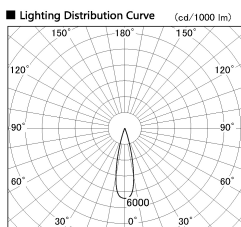

Item no. DD126-2025DB9030-LX

Series Name: Cledy versa L-G Antiglare  
(DD126\_AG-LX)

Dark Mirror Reflector

Installation	Recessed mount
Type	Cledy versa L-G Antiglare (DD126_AG-LX)
Fixture wattage	18.6W
Beam angle	25deg
Color Temp.	3000K
CRI	Ra>90
Luminous	1479 lm
Body	Die-castaluminumalloy
Body finish	N/A
Trim finish	Black
Reflector finish	Dark Mirror
IP Rate	IP20
Light source	COB module
Input Voltage	AC220~240V
Dimming Type	Non-Dimmable
Certificate	CE,CCC
Cut Hole	125mm