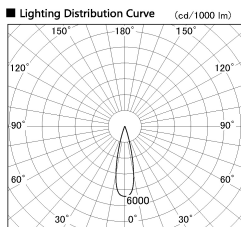

Item no. DD126-2025DB9030-LX

Series Name: Cledy versa L-G Antiglare
(DD126_AG-LX)

Dark Mirror Reflector

Installation	Recessed mount
Type	Cledy versa L-G Antiglare (DD126_AG-LX)
Fixture wattage	18.6W
Beam angle	25deg
Color Temp.	3000K
CRI	Ra>90
Luminous	1479 lm
Body	Die-castaluminumalloy
Body finish	N/A
Trim finish	Black
Reflector finish	Dark Mirror
IP Rate	IP20
Light source	COB module
Input Voltage	AC220~240V
Dimming Type	Non-Dimmable
Certificate	CE,CCC
Cut Hole	125mm