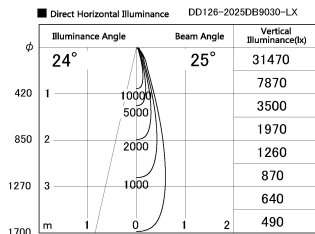

Item no. DD126-2025DB9030-LX

Series Name: Cledy versa L-G Antiglare
(DD126_AG-LX)

Dark Mirror Reflector

Installation	Recessed mount
Type	Cledy versa L-G Antiglare (DD126_AG-LX)
Fixture wattage	18.6W
Beam angle	25deg
Color Temp.	3000K
CRI	Ra>90
Luminous	1479 lm
Body	Die-castaluminumalloy
Body finish	N/A
Trim finish	Black
Reflector finish	Dark Mirror
IP Rate	IP20
Light source	COB module
Input Voltage	AC220~240V
Dimming Type	Non-Dimmable
Certificate	CE,CCC
Cut Hole	125mm