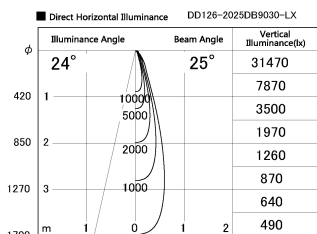

Item no. DD126-2025DB9030-LX

Series Name: Cledy versa L-G Antiglare  
(DD126\_AG-LX)

Dark Mirror Reflector

Installation	Recessed mount
Type	Cledy versa L-G Antiglare (DD126_AG-LX)
Fixture wattage	18.6W
Beam angle	25deg
Color Temp.	3000K
CRI	Ra>90
Luminous	1479 lm
Body	Die-castaluminumalloy
Body finish	N/A
Trim finish	Black
Reflector finish	Dark Mirror
IP Rate	IP20
Light source	COB module
Input Voltage	AC220~240V
Dimming Type	Non-Dimmable
Certificate	CE,CCC
Cut Hole	125mm